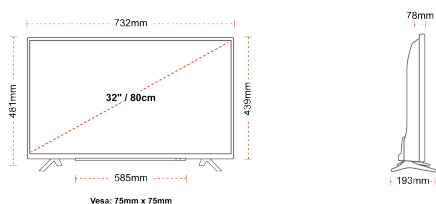

CONNECTIONS

SIZE

DISPLAY

Screen Size (inch / cm)	32" / 80cm
Panel Type	Direct Back Light (DLED)
Resolution	FHD (1920 x 1080)
Brightness	250

SOUND

Dolby Audio™	Yes
Audio Output Power (RMS)	2x6W
Speaker Type	Down Firing
Internal Subwoofer	No
DTS	No
Equalizer	5 band
Onkyo	No

MECHANICAL

Boxed dimensions (mm)	795 X 128 X 530
Dimensions with stand (mm)	732 x 193 x 481
Dimensions without Stand (mm)	732 x 78 x 439
Gross Weight (kg)	7
Net Weight (kg)	4,7
VESA (Wall mount) WxH	75mm x 75mm
Screw Size	M4M4