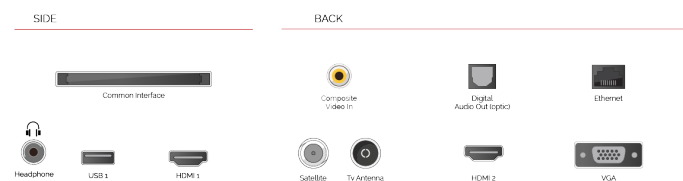

Dolby Audio

Experience the kind of audio that you would normally expect to hear in a movie theatre. Enjoy authentic-sounding dialogue and hear more of the on-screen action thanks to Dolby Audio™.

HD +

Get the HD+ channel-package with 26 private HD-channels and 3 UHD channels as well as the HD+ comfort-function with restart, media libraries and UHD-Switch free for 6 months. No registration, no subscription

*** The availability of this feature may vary depending on the production month.

F

32kWh/1000

G

HDR
 45kWh/1000

HIGHLIGHTS

- ⊗ Full HD
- ⊗ 2 HDMI - 1 USB
- ⊗ Smart TV
- ⊗ Internal WLAN
- ⊗ Alexa
- ⊗ Works With Google

CONNECTIONS

SIZE

DISPLAY

Screen Size (inch / cm)	32" / 80cm
Panel Type	Direct Back Light (DLED)
Resolution	FHD (1920 x 1080)
Brightness	250

SOUND

Dolby Audio™	Yes
Audio Output Power (RMS)	2x6W
Speaker Type	Down Firing
Internal Subwoofer	No
DTS	No
Equalizer	5 band
Onkyo	No