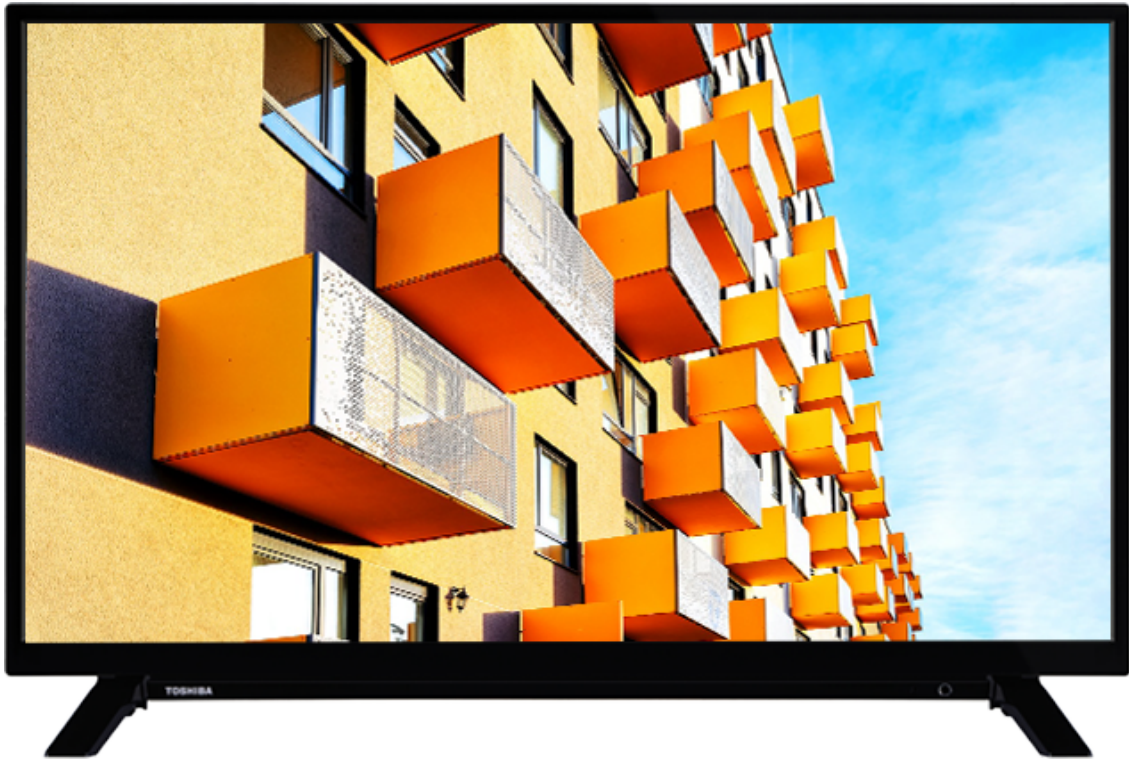

TOSHIBA

W/L21 Series

32L2163DA

EAN: 5055862333372

SMART TV

A whole new world of entertainment awaits you on your Toshiba big screen TV and it's all just one click away. Choose from Toshiba's huge range of music, video, TV and social media apps. With Netflix®, Prime Video or YouTube™, you will find plenty of content.

FULL HD

Discover picture perfect on-screen imagery with a Toshiba Full HD TV. With a 1080p screen resolution, you can enjoy pinpoint sharp clarity as well as incredible image detail and vibrancy of colour.

Dolby Audio

Experience the kind of audio that you would normally expect to hear in a movie theatre. Enjoy authentic-sounding dialogue and hear more of the on-screen action thanks to Dolby Audio™.

HD +

Get the HD+ channel-package with 26 private HD-channels and 3 UHD channels as well as the HD+ comfort-function with restart, media libraries and UHD-Switch free for 6 months. No registration, no subscription

CONNECTIONS

SIZE

DISPLAY

Screen Size (inch / cm)	32" / 80cm
Panel Type	Direct Back Light (DLED)
Resolution	FHD (1920 x 1080)
Brightness	250

SOUND

Dolby Audio™	Yes
Audio Output Power (RMS)	2x6W
Speaker Type	Down Firing
Internal Subwoofer	No
DTS	No
Equalizer	5 band
Onkyo	No