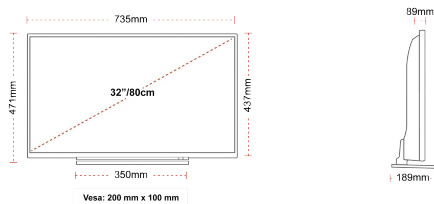

SIZE

DISPLAY

Screen Size (inch / cm)	32" / 80cm
Panel Type	DLED
Resolution	HD Ready (1366 x 768)
Brightness	250

SOUND

Dolby Audio™	Yes
Audio Output Power (RMS)	2x6W
Speaker Type	Down Firing
Internal Subwoofer	No
Sound Modes	Music, Movie, Speech, Classic, Flat, User
Equalizer	5 Band
Onkyo	No

MECHANICAL

Boxed dimensions (mm)	795 x 154 x 555
Dimensions with stand (mm)	735 x 189 x 471
Dimensions without Stand (mm)	735 x 89 x 437
Gross Weight (kg)	8
Net Weight (kg)	6
VESA (Wall mount) WxH	200mm x 100mm