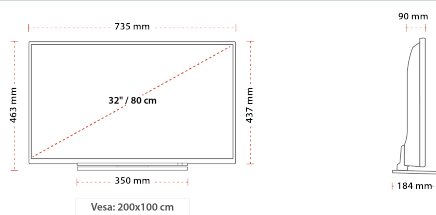

CONNECTIONS

SIZE

DISPLAY

Screen Size (inch / cm)	32" / 81cm
Panel Type	D-LED
Resolution	HD (1366 x 768)
Brightness	250

SOUND

Dolby Audio™	Yes
Audio Output Power (RMS)	2x6W
Speaker Type	Downfiring Speaker
Internal Subwoofer	No
Sound Modes	Music, Movie, Speech, Classic, Flat, User
DTS	DTSTM HD + DTS™ TruSurround
Equalizer	5 Band

Boxed dimensions (mm)	915 x 154 x 585
Dimensions with stand (mm)	189 x 735 x 465
Dimensions without Stand (mm)	90 x 735 x 437
Gross Weight (kg)	8
Net Weight (kg)	5,5
VESA (Wall mount) WxH	200 x 100

POWER / ENERGY