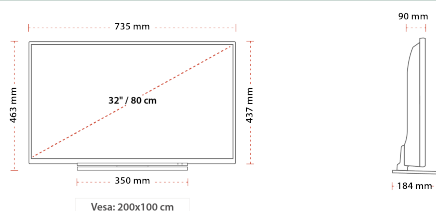

DISPLAY

Panel Type	D-LED
Resolution	FHD (1920 x 1080)
Brightness	250

SOUND

Dolby Audio™	Yes
Audio Output Power (RMS)	2x6W
Speaker Type	Downfiring Speaker
Internal Subwoofer	No
Sound Modes	Music, Movie, Speech, Classic, Flat, User
DTS	DTS™ HD + DTS™ TruSurround
Equalizer	5 Band

ACCESSORIES

Remote Control	Yes
Remote Control Battery	Yes
Quick Start Guide	Yes
Small Remote Control	No

VIDEO

Picture Modes	Dynamic, Game, Sports, Cinema, Natural, User

TUNER / BROADCASTING

HEVC (H.265) Decoder	Yes
Tuner Type	HD DVB-T2/C/S2
Dual Tuner	No
Electronic Program Guide (EPG)	Yes
Auto Search	Yes
Program Storage Capacity (Analog)	200
Program Storage Capacity (Digital S/S2)	10000
Program Storage Capacity (Digital T/T2/C)	800

CONNECTIONS

CI+	Yes
HDMI™	3x HDMI™ 1.4
USB	2x USB2.0
Component (YPbPr) in	via VGA
Composite Video/Audio in	Yes
Scart	No
Ethernet	Yes
Headphone Out	Yes
Antenna Input	Yes
VGA (PC in - D-Sub15)	Yes

SMART TV FEATURES

HBBTV ver 2.0.2	Yes
Audio-Video Sharing (AVS)	Yes
Smart Portal	Toshiba
Toshiba TV Smart Center	No
Web Browser	Yes
Netflix	Yes
YouTube™	Yes
Bluetooth	Yes
Screen Mirroring	Miracast
Amazon Alexa	Yes

MECHANICAL

Boxed dimensions (mm)	915 x 154 x 585
Dimensions with stand (mm)	189 x 735 x 465
Dimensions without Stand (mm)	90 x 735 x 437
Gross Weight (kg)	8
Net Weight (kg)	5,5
VESA (Wall mount) WxH	200 x 100

POWER / ENERGY

SDR Energy efficiency class	A+
Stand-By Energy Consumption (Average)	0,5W
SDR on mode energy consumption (kWh / 1000h)	31W
Working Voltage - Frequency	220-240VAC 50Hz
Luminance %	72%
12V TV (Mobile TV)	No