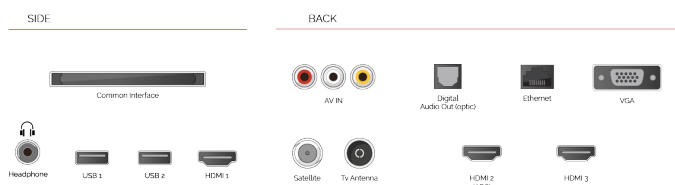

### USB CLONING

Save your favourite channels, sound and image settings onto a USB, so that they can be transferred quickly onto your new Toshiba TV.

F

32kWh/1000

## HIGHLIGHTS

- ⌕ Full HD (High Definition)
- ⌕ 3x HDMI™, 2x USB
- ⌕ Toshiba Smart Portal
- ⌕ Internal WLAN & Bluetooth®
- ⌕ Eco Friendly Mode
- ⌕ Dolby Audio™

## CONNECTIONS