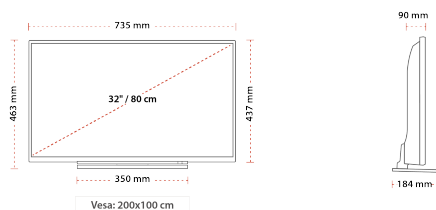

## SIZE

## DISPLAY

Screen Size (inch / cm)	32" / 81cm
Panel Type	D-LED
Resolution	FHD (1920 x 1080)
Brightness	250

## MECHANICAL

Boxed dimensions (mm)	915 x 154 x 585
Dimensions with stand (mm)	189 x 735 x 465
Dimensions without Stand (mm)	90 x 735 x 437
Gross Weight (kg)	8
Net Weight (kg)	5,5
VESA (Wall mount) WxH	200 x 100