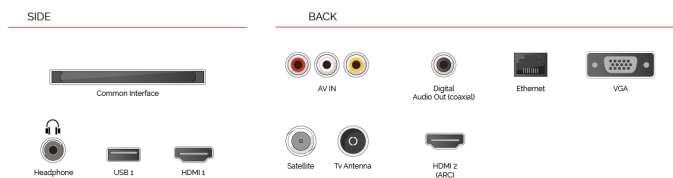

 **SCREEN SHARE**

Share your most precious memories. Display photos from your smartphone or tablet on your big screen Toshiba TV.

HIGHLIGHTS

- ⊗ HD (High Definition) Ready
- ⊗ 2x HDMI™, 1x USB
- ⊗ Toshiba Smart Portal
- ⊗ Internal WLAN
- ⊗ Eco Friendly Mode
- ⊗ Dolby Audio™

CONNECTIONS

SIZE

DISPLAY

Screen Size (inch / cm)	28" / 71cm
Panel Type	D-LED
Resolution	HD (1366 x 768)
Brightness	30

SOUND

Dolby Audio™	Yes
Audio Output Power (RMS)	2x6W
Speaker Type	Downfiring Speaker
Internal Subwoofer	No
Sound Modes	Music, Movie, Speech, Classic, Flat, User
DTS	DTSTM HD + DTS™ TruSurround
Equalizer	5 Band