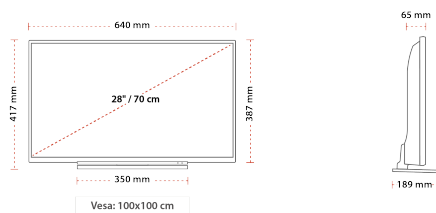

CONNECTIONS

SIZE

DISPLAY

Screen Size (inch / cm)	28" / 71cm
Panel Type	D-LED
Resolution	HD (1366 x 768)
Brightness	30

SOUND

Dolby Audio™	Yes
Audio Output Power (RMS)	2x6W
Speaker Type	Downfiring Speaker
Internal Subwoofer	No
Sound Modes	Music, Movie, Speech, Classic, Flat, User
DTS	DTSTM HD + DTS™ TruSurround
Equalizer	5 Band

Boxed dimensions (mm)	128 x 850 x 465
Dimensions with stand (mm)	189 x 640 x 417
Dimensions without Stand (mm)	65 x 640 x 387
Gross Weight (kg)	7,5
Net Weight (kg)	4,9
VESA (Wall mount) WxH	100 x 100

POWER / ENERGY