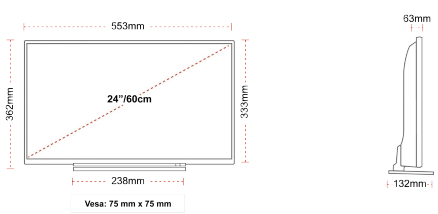

**CONNECTIONS**

**SIZE**

**DISPLAY**

Screen Size (inch / cm)	24" / 60cm
Panel Type	Edge LED (ELED)
Resolution	HD Ready (1366 x 768)
Brightness	220

**SOUND**

Dolby Audio™	Yes
Audio Output Power (RMS)	2x2.5W
Speaker Type	Down Firing
Internal Subwoofer	No
DTS	No
Equalizer	5 band
Onkyo	No

**MECHANICAL**

Boxed dimensions (mm)	625 x 110 x 460
Dimensions with stand (mm)	553 x 132 x 362
Dimensions without Stand (mm)	553 x 63 x 333
Gross Weight (kg)	5,5
Net Weight (kg)	3,6
VESA (Wall mount) WxH	75mm x 75mm
Screw Size	M4