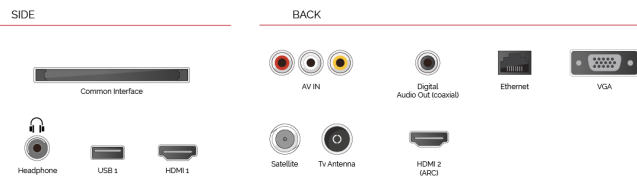

### HDR 10

Bringing you more ways to access HDR content, our TVs support the standard HDR video format, HDR10.

**F**  
22kWh/1000

**G**  
**HDR**  
32kWh/1000

**HIGHLIGHTS**

- ⌕ HD Ready
- ⌕ 2x HDMI, 1x USB
- ⌕ Smart TV
- ⌕ Internal WLAN & Bluetooth
- ⌕ Alexa
- ⌕ Works With Google

**CONNECTIONS**

**SIZE**

**DISPLAY**

Screen Size (inch / cm)	24" / 60cm
Panel Type	Edge LED (ELED)
Resolution	HD Ready (1366 x 768)
Brightness	220

**SOUND**

Dolby Audio™	Yes
Audio Output Power (RMS)	2x2.5W
Speaker Type	Down Firing
Internal Subwoofer	No
DTS	No
Equalizer	5 band
Onkyo	No