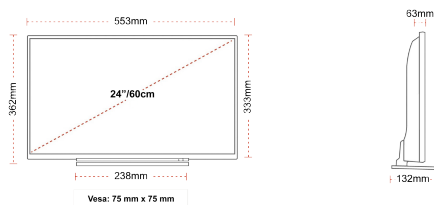

SIZE

DISPLAY

Screen Size (inch / cm)	24" / 60cm
Panel Type	Edge LED (ELED)
Resolution	HD Ready (1366 x 768)
Brightness	220

SOUND

Dolby Audio™	Yes
Audio Output Power (RMS)	2x2.5W
Speaker Type	Down Firing
Internal Subwoofer	No
DTS	Yes
Equalizer	5 band
Onkyo	No

MECHANICAL

Boxed dimensions (mm)	625 x 110 x 460
Dimensions with stand (mm)	553 x 132 x 362
Dimensions without Stand (mm)	553 x 63 x 333
Gross Weight (kg)	5,5
Net Weight (kg)	3,6
VESA (Wall mount) WxH	75mm x 75mm
Screw Size	M4M4