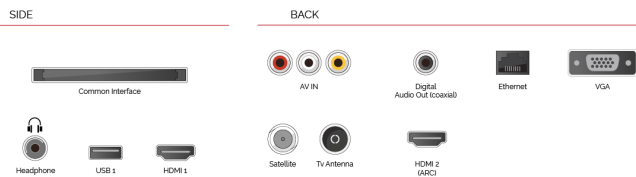

alexa

Talk to Alexa via an Amazon Echo or Echo Dot and control your Toshiba Smart TV with nothing but the sound of your voice.

H D R 1 0

Bringing you more ways to access HDR content, our TVs support the standard HDR video format, HDR10.

F

22kWh/1000

G

HDR

32kWh/1000

HIGHLIGHTS

- ⌕ HD Ready
- ⌕ 2x HDMI, 1x USB
- ⌕ Smart TV
- ⌕ Internal WLAN & Bluetooth
- ⌕ Alexa
- ⌕ Works With Google

CONNECTIONS

SIZE

DISPLAY

Screen Size (inch / cm)	24" / 60cm
Panel Type	Edge LED (ELED)
Resolution	HD Ready (1366 x 768)
Brightness	220

SOUND

Dolby Audio™	Yes
Audio Output Power (RMS)	2x2.5W
Speaker Type	Down Firing
Internal Subwoofer	No
DTS	Yes
Equalizer	5 band
Onkyo	No