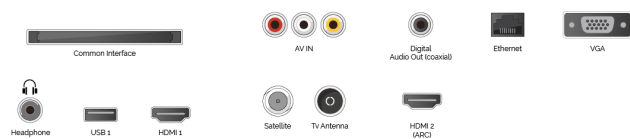

HDR 10

Bringing you more ways to access HDR content, our TVs support the standard HDR video format, HDR10.

E

16kWh/1000

G

HIGHLIGHTS

- ⌵ HD Ready
- ⌵ HD+ OpApp
- ⌵ Smart TV
- ⌵ Internal WLAN & Bluetooth
- ⌵ Alexa Built-in
- ⌵ Works With Google

CONNECTIONS

SIDE

BACK

DISPLAY

Screen Size (inch / cm)	24" / 60cm
Panel Type	Edge LED (ELED)
Resolution	HD Ready (1366 x 768)
Brightness	220

SOUND

Dolby Audio™	Yes
Audio Output Power (RMS)	2x2.5W
Speaker Type	Down Firing
Internal Subwoofer	No
DTS	Yes
Equalizer	5 band
Onkyo	No