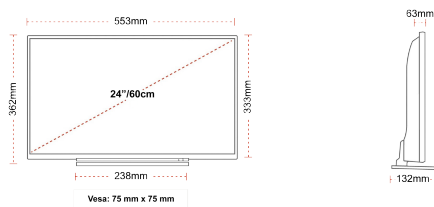

HIGHLIGHTS

- ⌕ HD Ready
- ⌕ 2x HDMI, 1x USB
- ⌕ Smart TV
- ⌕ Internal WLAN & Bluetooth
- ⌕ Alexa Built-in
- ⌕ Works With Google

CONNECTIONS

SIDE

BACK

SIZE

DISPLAY

Screen Size (inch / cm)	24" / 60cm
Panel Type	Edge LED (ELED)
Resolution	HD Ready (1366 x 768)
Brightness	220

MECHANICAL

Boxed dimensions (mm)	625 x 110 x 460
Dimensions with stand (mm)	553 x 132 x 362
Dimensions without Stand (mm)	553 x 63 x 333
Gross Weight (kg)	5,5
Net Weight (kg)	3,6
VESA (Wall mount) WxH	75mm x 75mm
Screw Size	M4M4