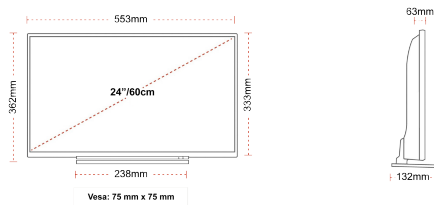

HIGHLIGHTS

- ⌕ HD Ready
- ⌕ 2x HDMI, 1x USB
- ⌕ Smart TV
- ⌕ Internal WLAN & Bluetooth
- ⌕ Alexa Built-in
- ⌕ Works With Google

CONNECTIONS

SIDE

BACK

SIZE

DISPLAY

Screen Size (inch / cm)	24" / 60cm
Panel Type	Edge LED (ELED)
Resolution	HD Ready (1366 x 768)
Brightness	220

MECHANICAL

Boxed dimensions (mm)	625 x 110 x 460
Dimensions with stand (mm)	553 x 132 x 362
Dimensions without Stand (mm)	553 x 63 x 333
Gross Weight (kg)	5,5
Net Weight (kg)	3,6
VESA (Wall mount) WxH	75mm x 75mm
Screw Size	M4M4