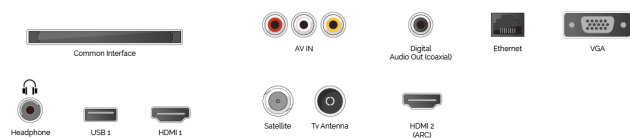

With the embedded microphone system on, your TV becomes an Alexa device itself. You can ask Alexa to change the channel, open apps, search for movies and shows, play music, and more

E

16kWh/1000

G

**HDR**  
 28kWh/1000

## HIGHLIGHTS

- ⌕ HD Ready
- ⌕ 2x HDMI, 1x USB
- ⌕ Smart TV
- ⌕ Internal WLAN & Bluetooth
- ⌕ Alexa Built-in
- ⌕ Works With Google

## CONNECTIONS

SIDE

BACK