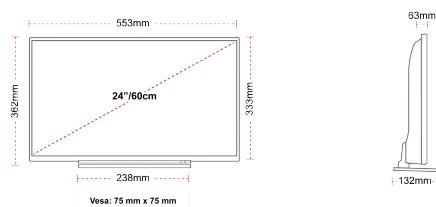

## SIZE

## DISPLAY

Screen Size (inch / cm)	24" / 60cm
Panel Type	Edge LED (ELED)
Resolution	HD Ready (1366 x 768)
Brightness	220

## MECHANICAL

Boxed dimensions (mm)	625 x 110 x 460
Dimensions with stand (mm)	553 x 132 x 362
Dimensions without Stand (mm)	553 x 63 x 333
Gross Weight (kg)	5,5
Net Weight (kg)	3,6
VESA (Wall mount) WxH	75mm x 75mm
Screw Size	M4M4