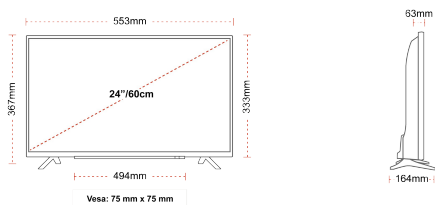

HIGHLIGHTS

- ⊗ Android TV
- ⊗ Google Assistant
- ⊗ Chromecast Built in
- ⊗ Google Play Store
- ⊗ 3x HDMI, 2x USB
- ⊗ Internal WLAN & Bluetooth

CONNECTIONS

SIZE

DISPLAY

Screen Size (inch / cm)	24" / 60cm
Panel Type	Edge LED (ELED)
Resolution	HD Ready (1366 x 768)
Brightness	220

MECHANICAL

Boxed dimensions (mm)	625 x 110 x 460
Dimensions with stand (mm)	553 x 164 x 367
Dimensions without Stand (mm)	553 x 63 x 333
Gross Weight (kg)	6
Net Weight (kg)	3
VESA (Wall mount) WxH	75mm x 75mm
Screw Size	M4M