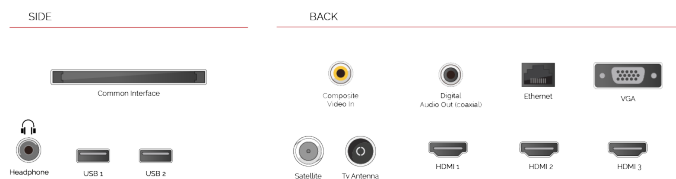

CONNECTIONS

SIZE