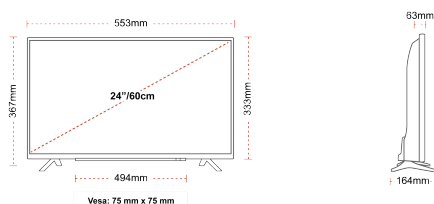

## SIZE

## DISPLAY

Screen Size (inch / cm)	24" / 60cm
Panel Type	Edge LED (ELED)
Resolution	HD Ready (1366 x 768)
Brightness	220

## MECHANICAL

Boxed dimensions (mm)	625 x 110 x 460
Dimensions with stand (mm)	553 x 164 x 367
Dimensions without Stand (mm)	553 x 63 x 333
Gross Weight (kg)	6
Net Weight (kg)	3
VESA (Wall mount) WxH	75mm x 75mm
Screw Size	M4