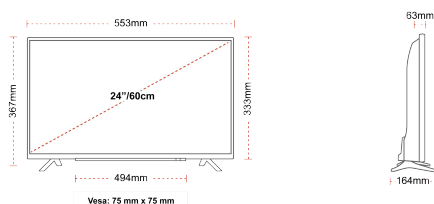

DISPLAY

Screen Size (inch / cm)	24" / 60cm
Panel Type	Edge LED (ELED)
Resolution	HD Ready (1366 x 768)
Brightness	220

SOUND

Dolby Audio™	Yes
Audio Output Power (RMS)	2x2.5W
Speaker Type	Down Firing
Internal Subwoofer	No
Sound Modes	Music, Movie, Speech, Classic, Flat, User
DTS	No
Equalizer	5 band
Onkyo	No

ACCESSORIES

Remote Control	Yes
Remote Control Battery	Yes
Quick Start Guide	Yes
Small Remote Control	No

VIDEO

Wide Color Gamut	No
HDR	Yes
Picture Modes	Dynamic, Game, Sports, Cinema, Natural, User
Dolby Vision HDR	No
TRU Flow	No
TRU Resolution	No
TRU Micro Dimming	No

TUNER / BROADCASTING

HEVC (H.265) Decoder	Yes
Tuner Type	HD DVB-T2/C/S2
UHD from Satellite	No
Dual Tuner	No
Electronic Program Guide (EPG)	Yes
Auto Search	Yes
Program Storage Capacity (Analog)	200
Program Storage Capacity (Digital S/S2)	10000
Program Storage Capacity (Digital T/T2/C)	1000+1000

CONNECTIONS

CI+	Yes
HDMI™	3 HDMI
USB	2 USB
Component (YPbPr) in	via VGA
Composite Video/Audio in	Yes
Scart	No
Ethernet	Yes
Headphone Out	Yes
Antenna Input	Yes
VGA (PC in - D-Sub15)	Yes

SMART TV FEATURES

HBBTV ver 2.0.2	Yes
Audio-Video Sharing (AVS)	No
Smart Portal	Android TV
Toshiba TV Smart Center	No
Web Browser	No
Netflix	Yes
YouTube™	Yes
Bluetooth	Yes
Screen Mirroring	Chromecast
Prime Video	Yes
Google Assistant	Google Assistant
Amazon Alexa	No

MECHANICAL

Boxed dimensions (mm)	704 X 149 X 461
Dimensions with stand (mm)	553 x 164 x 367
Dimensions without Stand (mm)	553 x 63 x 333
Gross Weight (kg)	6
Net Weight (kg)	3
VESA (Wall mount) WxH	75mm x 75mm
Screw Size	M4

POWER / ENERGY

Stand-By Energy Consumption (Average)	<0.5W
Working Voltage - Frequency	220-240V AC
12V TV (Mobile TV)	No