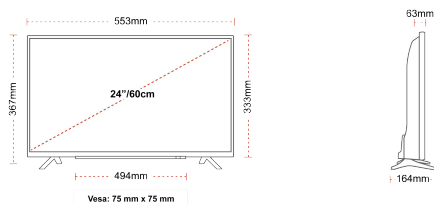

CONNECTIONS

SIZE

DISPLAY

Screen Size (inch / cm)	24" / 60cm
Panel Type	Edge LED (ELED)
Resolution	HD Ready (1366 x 768)
Brightness	220

SOUND

Dolby Audio™	Yes
Audio Output Power (RMS)	2x2.5W
Speaker Type	Down Firing
Internal Subwoofer	No
Sound Modes	Music, Movie, Speech, Classic, Flat, User
DTS	No
Equalizer	5 band
Onkyo	No

MECHANICAL

Boxed dimensions (mm)	625 x 110 x 460
Dimensions with stand (mm)	553 x 164 x 367
Dimensions without Stand (mm)	553 x 63 x 333
Gross Weight (kg)	6
Net Weight (kg)	3
VESA (Wall mount) WxH	75mm x 75mm
Screw Size	M4