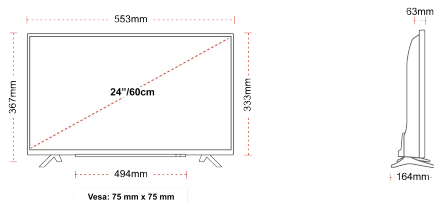

CONNECTIONS

SIZE

DISPLAY

Screen Size (inch / cm)	24" / 60cm
Panel Type	Edge LED (ELED)
Resolution	HD Ready (1366 x 768)
Brightness	220

SOUND

Dolby Audio™	Yes
Audio Output Power (RMS)	2x2.5W
Speaker Type	Down Firing
Internal Subwoofer	No
Sound Modes	Music, Movie, Speech, Classic, Flat, User
DTS	No
Equalizer	5 band
Onkyo	No

MECHANICAL

Boxed dimensions (mm)	625 x 110 x 460
Dimensions with stand (mm)	553 x 164 x 367
Dimensions without Stand (mm)	553 x 63 x 333
Gross Weight (kg)	6
Net Weight (kg)	3
VESA (Wall mount) WxH	75mm x 75mm
Screw Size	M4