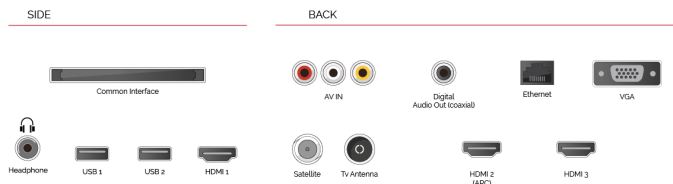

CONNECTIONS

SIZE

DISPLAY

Screen Size (inch / cm)	24" / 60cm
Panel Type	Edge LED (ELED)
Resolution	HD Ready (1366 x 768)
Brightness	220

SOUND

Dolby Audio™	Yes
Audio Output Power (RMS)	2x2.5W
Speaker Type	Down Firing
Internal Subwoofer	No
Sound Modes	Music, Movie, Speech, Classic, Flat, User
DTS	No
Equalizer	5 band
Onkyo	No