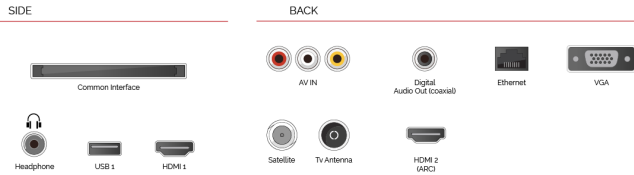

Don't miss out on any global video hits and YouTube™ sensations. There is no end of things to watch with local and worldwide video applications.

HIGHLIGHTS

- ⊗ HD (High Definition) Ready
- ⊗ 2x HDMI, 1x USB
- ⊗ Toshiba Smart Portal
- ⊗ Internal WLAN & Bluetooth
- ⊗ Eco Friendly Mode

CONNECTIONS

SIZE

DISPLAY

Screen Size (inch / cm)	24" / 61cm
Panel Type	D-LED
Resolution	HD (1366 x 768)
Brightness	220

SOUND

Dolby Audio™	Yes
Audio Output Power (RMS)	2x2.5W
Speaker Type	Downfiring Speaker
Internal Subwoofer	No
Sound Modes	Music, Movie, Speech, Classic, Flat, User
DTS	DTS™ HD + DTS™ TruSurround
Equalizer	5 Band