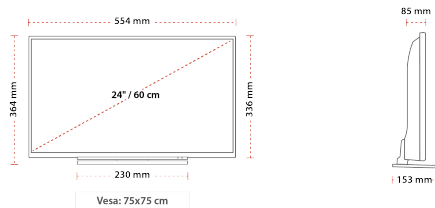

CONNECTIONS

SIZE

DISPLAY

Screen Size (inch / cm)	24" / 61cm
Panel Type	D-LED
Resolution	HD (1366 x 768)
Brightness	220

SOUND

Dolby Audio™	Yes
Audio Output Power (RMS)	2x2.5W
Speaker Type	Downfiring Speaker
Internal Subwoofer	No
Sound Modes	Music, Movie, Speech, Classic, Flat, User
DTS	DTS™ HD + DTS™ TruSurround
Equalizer	5 Band

MECHANICAL

Boxed dimensions (mm)	700 x 145 x 418
Dimensions with stand (mm)	153 x 554 x 366
Dimensions without Stand (mm)	85 x 554 x 336
Gross Weight (kg)	5,5
Net Weight (kg)	3,3
VESA (Wall mount) WxH	75 x 75