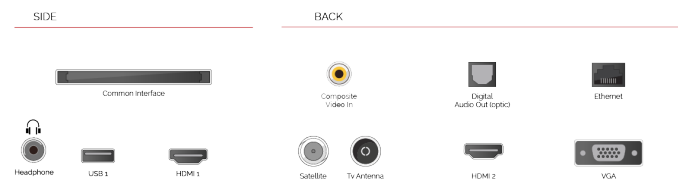

VERBINDUNG

GRÖÖE