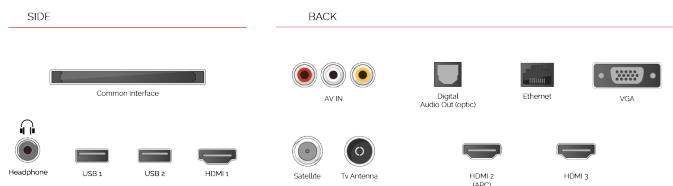

VERBINDUNG

GRÖÖE