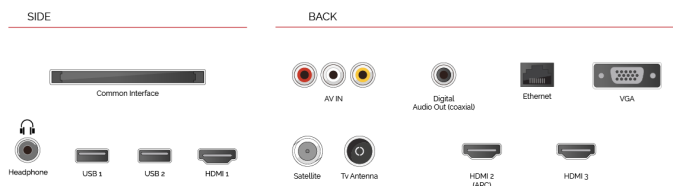

VERBINDUNG

GRÖÖE