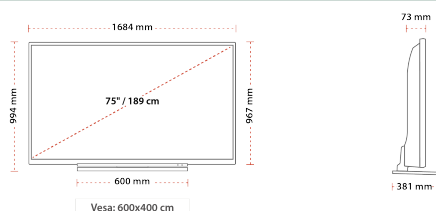

HIGHLIGHTS

- ⌵ Ultra HD (4K)
- ⌵ 3x HDMI™, 2x USB
- ⌵ WCG (Wide Color Gamut)
- ⌵ Dolby Vision HDR
- ⌵ Sound by Onkyo
- ⌵ HDR10 & HLG (Hybrid Log Gamma)

CONNECTIONS

SIZE

DISPLAY

Screen Size (inch / cm)	75" / 190cm
Panel Type	D-LED
Resolution	UHD (3840 x 2160)
Brightness	350