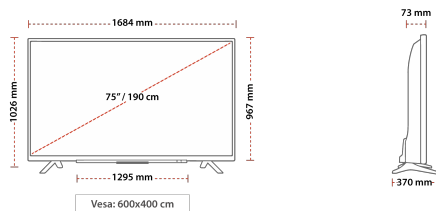

SIZE

DISPLAY

Screen Size (inch / cm)	75" / 190cm
Panel Type	D-LED
Resolution	UHD (3840 x 2160)

SOUND

Dolby Audio™	Dolby™ Digital Plus (DD+)
Audio Output Power (RMS)	2x12W
Speaker Type	Speaker Box
Internal Subwoofer	Yes
Sound Modes	Music, Movie, Speech, Classic, Flat, User
DTS	DTS™ HD + DTS™ TruSurround
Equalizer	5 Band