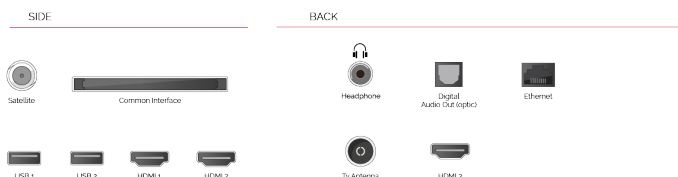

CONNECTIONS

SIZE

DISPLAY

Screen Size (inch / cm)	65" / 164cm
Panel Type	Direct Back Light (DLED)
Resolution	Ultra HD (3840 x 2160)
Brightness	350

SOUND

Dolby Audio™	Yes
Audio Output Power (RMS)	2x12W
Speaker Type	Down Firing
Internal Subwoofer	Yes
Sound Modes	Smart, Movie, Music, News
DTS	Yes
Equalizer	5 band
Onkyo	Sound by Onkyo