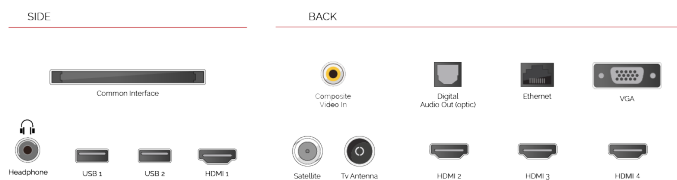

G
109kWh/1000

G
HDR
109kWh/1000

HIGHLIGHTS

- ⌵ Android TV
- ⌵ Chromecast Built in
- ⌵ 4K UHD HDR
- ⌵ Dolby Vision HDR
- ⌵ Google Play Store

CONNECTIONS

SIZE

DISPLAY

Screen Size (inch / cm)	65" / 164cm
Panel Type	DLED
Resolution	Ultra HD (3840 x 2160)
Brightness	320