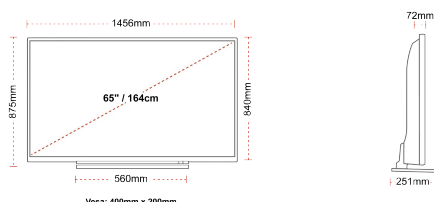

G
109kWh/1000

G
HDR
109kWh/1000

HIGHLIGHTS

- ⌵ Android TV
- ⌵ Chromecast Built in
- ⌵ 4K UHD HDR
- ⌵ Dolby Vision HDR
- ⌵ Google Play Store

CONNECTIONS

SIZE

DISPLAY

Screen Size (inch / cm)	65" / 164cm
Panel Type	DLED
Resolution	Ultra HD (3840 x 2160)
Brightness	320

MECHANICAL

Boxed dimensions (mm)	1607 x 152 x 984
Dimensions with stand (mm)	1456 x 251 x 875
Dimensions without Stand (mm)	1456 x 72 x 840
Gross Weight (kg)	32,00
Net Weight (kg)	24,50
VESA (Wall mount) WxH	400mm x 200mm
Screw Size	M6