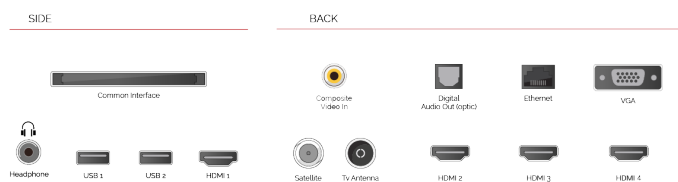

G
109kWh/1000

G
HDR
109kWh/1000

HIGHLIGHTS

- ⌵ Android TV
- ⌵ Chromecast Built in
- ⌵ 4K UHD HDR
- ⌵ Dolby Vision HDR
- ⌵ Google Play Store

CONNECTIONS

SIZE

DISPLAY

Screen Size (inch / cm)	65" / 164cm
Panel Type	DLED
Resolution	Ultra HD (3840 x 2160)
Brightness	320