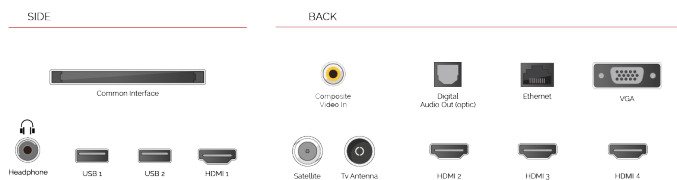

CONNECTIONS

SIZE