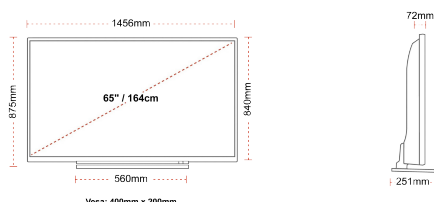

DISPLAY

Screen Size (inch / cm)	65" / 164cm
Panel Type	DLED
Resolution	Ultra HD (3840 x 2160)
Brightness	320

SOUND

Dolby Audio™	Yes
Audio Output Power (RMS)	2x12W
Speaker Type	Down Firing
Internal Subwoofer	No
Sound Modes	Music, Movie, Speech, Classic, Flat, User
DTS	Yes
Equalizer	5 band
Onkyo	Sound by Onkyo

ACCESSORIES

Remote Control	Yes
Remote Control Battery	Yes
Quick Start Guide	Yes
Small Remote Control	No
RC Bluetooth Support	Yes

VIDEO

Wide Color Gamut	No
HDRv	Yes
Dolby Vision HDR	Yes
TRU Flow	No
TRU Resolution	Yes
TRU Micro Dimming	Yes

TUNER / BROADCASTING

HEVC (H.265) Decoder	Yes
Tuner Type	HD DVB-T2/C/S2
UHD from Satellite	Yes
Dual Tuner	No
Electronic Program Guide (EPG)	Yes
Auto Search	Yes
Program Storage Capacity (Analog)	200
Program Storage Capacity (Digital S/S2)	10000
Program Storage Capacity (Digital T/T2/C)	1000+1000

CONNECTIONS

CI+	Yes
HDMI™	4 HDMI
USB	2 USB
Component (YPbPr) in	via VGA
Composite Video/Audio in	Yes
Scart	No
Ethernet	Yes
Headphone Out	Yes
Antenna Input	Yes
VGA (PC in - D-Sub15)	Yes

SMART TV FEATURES

HBBTV ver 2.0.2	Yes
Audio-Video Sharing (AVS)	No
Smart Portal	Android TV
Toshiba TV Smart Center	No
Web Browser	No
Netflix	Yes
YouTube™	Yes
Bluetooth	Yes
Screen Mirroring	Chromecast
Prime Video	Yes
Google Assistant	Google Assistant
Amazon Alexa	No

MECHANICAL

Boxed dimensions (mm)	1607 x 152 x 984
Dimensions with stand (mm)	1456 x 251 x 875
Dimensions without Stand (mm)	1456 x 72 x 840
Gross Weight (kg)	32,00
Net Weight (kg)	24,50
VESA (Wall mount) WxH	400mm x 200mm
Screw Size	M6

POWER / ENERGY

Stand-By Energy Consumption (Average)	<0.5W
Working Voltage - Frequency	220-240V AC
12V TV (Mobile TV)	No