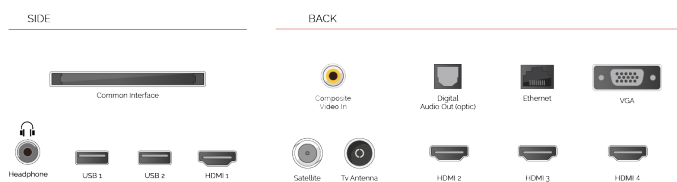

**G**  
109kWh/1000

**G**  
**HDR**  
109kWh/1000

**HIGHLIGHTS**

- ⌕ Android TV
- ⌕ Chromecast Built in
- ⌕ 4K UHD HDR
- ⌕ Dolby Vision HDR
- ⌕ Google Play Store

**CONNECTIONS**

**SIZE**

**DISPLAY**

Screen Size (inch / cm)	65" / 164cm
Panel Type	DLED
Resolution	Ultra HD (3840 x 2160)
Brightness	320