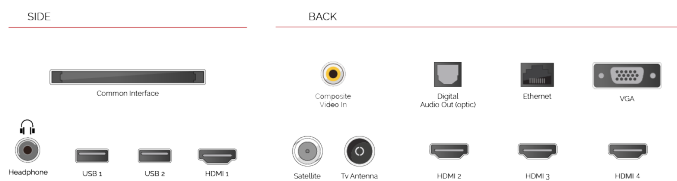

**CONNECTIONS**

**SIZE**

**DISPLAY**

Screen Size (inch / cm)	65" / 164cm
Panel Type	DLED
Resolution	Ultra HD (3840 x 2160)
Brightness	350

**SOUND**

Dolby Audio™	Yes
Audio Output Power (RMS)	2x12W
Speaker Type	Down Firing
Internal Subwoofer	No
Sound Modes	Music, Movie, Speech, Classic, Flat, User
DTS	Yes
Equalizer	Yes
Onkyo	Sound by Onkyo