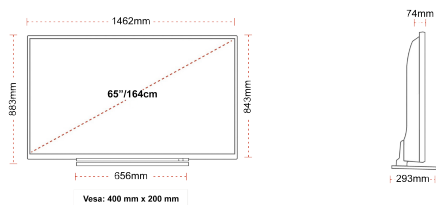

**CONNECTIONS**

**SIZE**

**DISPLAY**

Screen Size (inch / cm)	65" / 164cm
Panel Type	DLED
Resolution	Ultra HD (3840 x 2160)
Brightness	350

**SOUND**

Dolby Audio™	Yes
Audio Output Power (RMS)	2x12W
Speaker Type	Down Firing
Internal Subwoofer	No
Sound Modes	Music, Movie, Speech, Classic, Flat, User
DTS	Yes
Equalizer	Yes
Onkyo	Sound by Onkyo

**MECHANICAL**

Boxed dimensions (mm)	1620 x 165 x 995
Dimensions with stand (mm)	1462 x 293 x 879
Dimensions without Stand (mm)	1462 x 74 x 843
Gross Weight (kg)	31
Net Weight (kg)	24
VESA (Wall mount) WxH	400mm x 200mm
Screw Size	M6