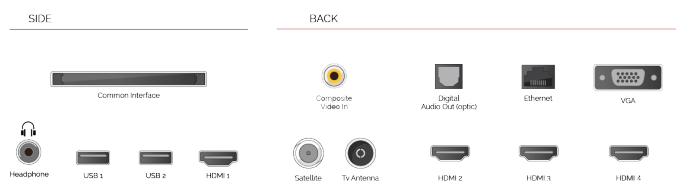

G

109kWh/1000

G

HDR
 109kWh/1000

HIGHLIGHTS

- ⌕ Android TV
- ⌕ Google Assistant
- ⌕ Chromecast Built in
- ⌕ 4K UHD HDR
- ⌕ Dolby Vision HDR
- ⌕ Google Play Store

CONNECTIONS

SIZE

DISPLAY

Screen Size (inch / cm)	65" / 164cm
Panel Type	DLED
Resolution	Ultra HD (3840 x 2160)
Brightness	350

SOUND

Dolby Audio™	Yes
Audio Output Power (RMS)	2x12W
Speaker Type	Down Firing
Internal Subwoofer	No
Sound Modes	Music, Movie, Speech, Classic, Flat, User
DTS	Yes
Equalizer	Yes
Onkyo	Sound by Onkyo