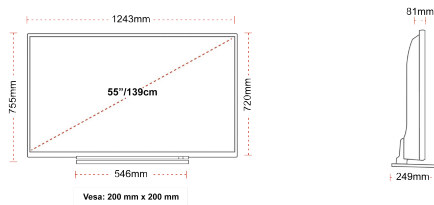

DISPLAY

Screen Size (inch / cm)	55" / 139cm
Panel Type	DLED
Resolution	Ultra HD (3840 x 2160)
Brightness	350

SOUND

Dolby Audio™	Yes
Audio Output Power (RMS)	2x10W
Speaker Type	Down Firing
Internal Subwoofer	No
Sound Modes	Music, Movie, Speech, Classic, Flat, User
DTS	DTS HD + DTS TruSurround
Equalizer	5 band
Onkyo	Sound by Onkyo

MECHANICAL

Boxed dimensions (mm)	1369 x 154 x 860
Dimensions with stand (mm)	1243 x 249 x 754
Dimensions without Stand (mm)	1243 x 81 x 719
Gross Weight (kg)	21
Net Weight (kg)	16
VESA (Wall mount) WxH	200mm x 200mm
Screw Size	M6