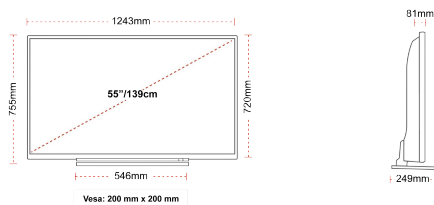

DISPLAY

Screen Size (inch / cm)	55" / 139cm
Panel Type	DLED
Resolution	Ultra HD (3840 x 2160)
Brightness	350

SOUND

Dolby Audio™	Yes
Audio Output Power (RMS)	2x10W
Speaker Type	Down Firing
Internal Subwoofer	No
Sound Modes	Music, Movie, Speech, Classic, Flat, User
DTS	DTS HD + DTS TruSurround
Equalizer	5 band
Onkyo	Sound by Onkyo

MECHANICAL

Boxed dimensions (mm)	1369 x 154 x 860
Dimensions with stand (mm)	1243 x 249 x 754
Dimensions without Stand (mm)	1243 x 81 x 719
Gross Weight (kg)	21
Net Weight (kg)	16
VESA (Wall mount) WxH	200mm x 200mm
Screw Size	M6