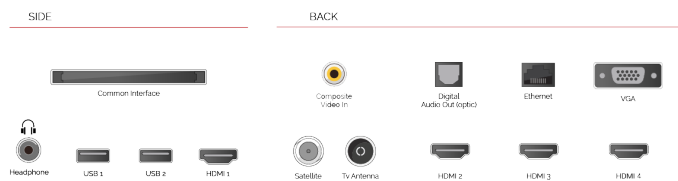

G
82kWh/1000

G
HDR
82kWh/1000

HIGHLIGHTS

- ⌕ Android TV
- ⌕ Google Assistant
- ⌕ Chromecast Built in
- ⌕ 4K UHD HDR
- ⌕ Dolby Vision HDR
- ⌕ Google Play Store

CONNECTIONS

SIZE

DISPLAY

Screen Size (inch / cm)	55" / 139cm
Panel Type	DLED
Resolution	Ultra HD (3840 x 2160)
Brightness	320