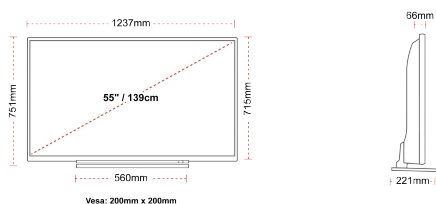

G
82kWh/1000

G
HDR
82kWh/1000

HIGHLIGHTS

- ⌕ Android TV
- ⌕ Google Assistant
- ⌕ Chromecast Built in
- ⌕ 4K UHD HDR
- ⌕ Dolby Vision HDR
- ⌕ Google Play Store

CONNECTIONS

SIZE

DISPLAY

Screen Size (inch / cm)	55" / 139cm
Panel Type	DLED
Resolution	Ultra HD (3840 x 2160)
Brightness	320

MECHANICAL

Boxed dimensions (mm)	1369 x 154 x 860
Dimensions with stand (mm)	1237 x 221 x 751
Dimensions without Stand (mm)	1237 x 66 x 715
Gross Weight (kg)	23,5
Net Weight (kg)	18,5
VESA (Wall mount) WxH	200mm x 200mm