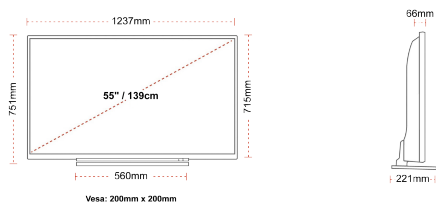

G
82kWh/1000

G
HDR
82kWh/1000

HIGHLIGHTS

- ⌕ Android TV
- ⌕ Google Assistant
- ⌕ Chromecast Built in
- ⌕ 4K UHD HDR
- ⌕ Dolby Vision HDR
- ⌕ Google Play Store

CONNECTIONS

SIZE

DISPLAY

Screen Size (inch / cm)	55" / 139cm
Panel Type	DLED
Resolution	Ultra HD (3840 x 2160)
Brightness	320

MECHANICAL

Boxed dimensions (mm)	1369 x 154 x 860
Dimensions with stand (mm)	1237 x 221 x 751
Dimensions without Stand (mm)	1237 x 66 x 715
Gross Weight (kg)	23,5
Net Weight (kg)	18,5
VESA (Wall mount) WxH	200mm x 200mm