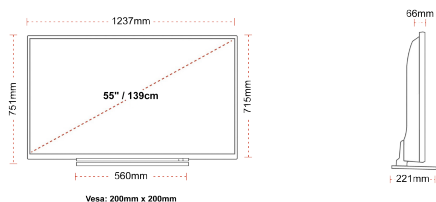

**DISPLAY**

Screen Size (inch / cm)	55" / 139cm
Panel Type	DLED
Resolution	Ultra HD (3840 x 2160)
Brightness	320

**SOUND**

Dolby Audio™	Yes
Audio Output Power (RMS)	2x10W
Speaker Type	Down Firing
Internal Subwoofer	No
Sound Modes	Music, Movie, Speech, Classic, Flat, User
DTS	Yes
Equalizer	5 band
Onkyo	Sound by Onkyo

**MECHANICAL**

Boxed dimensions (mm)	1369 x 154 x 860
Dimensions with stand (mm)	1237 x 221 x 751
Dimensions without Stand (mm)	1237 x 66 x 715
Gross Weight (kg)	23,5
Net Weight (kg)	18,5
VESA (Wall mount) WxH	200mm x 200mm