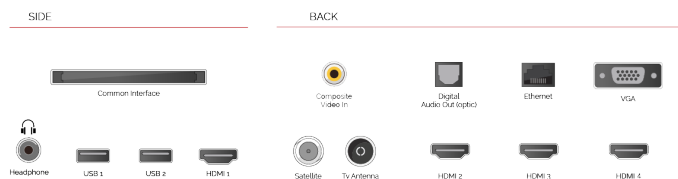

G
82kWh/1000

G
HDR
82kWh/1000

HIGHLIGHTS

- ⌕ Android TV
- ⌕ Google Assistant
- ⌕ Chromecast Built in
- ⌕ 4K UHD HDR
- ⌕ Dolby Vision HDR
- ⌕ Google Play Store

CONNECTIONS

SIZE

DISPLAY

Screen Size (inch / cm)	55" / 139cm
Panel Type	DLED
Resolution	Ultra HD (3840 x 2160)
Brightness	320