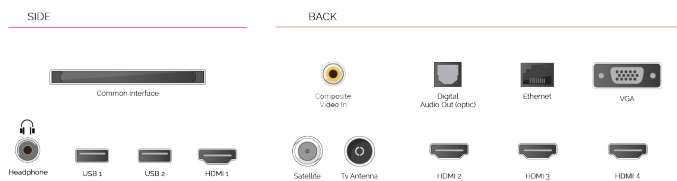

CONNECTIONS

SIZE

DISPLAY

Screen Size (inch / cm)	55" / 139cm
Panel Type	DLED
Resolution	Ultra HD (3840 x 2160)
Brightness	350

SOUND

Dolby Audio™	Yes
Audio Output Power (RMS)	2x10W
Speaker Type	Down Firing
Internal Subwoofer	No
Sound Modes	Music, Movie, Speech, Classic, Flat, User
DTS	Yes
Equalizer	5 band
Onkyo	Sound by Onkyo