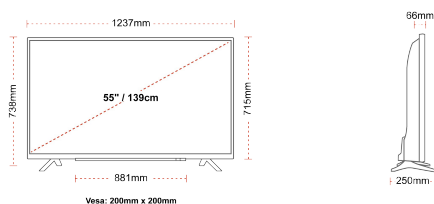

CONNECTIONS

SIZE

DISPLAY

Screen Size (inch / cm)	55" / 139cm
Panel Type	DLED
Resolution	Ultra HD (3840 x 2160)
Brightness	350

SOUND

Dolby Audio™	Yes
Audio Output Power (RMS)	2x10W
Speaker Type	Down Firing
Internal Subwoofer	No
Sound Modes	Music, Movie, Speech, Classic, Flat, User
DTS	Yes
Equalizer	5 band
Onkyo	Sound by Onkyo

MECHANICAL

Boxed dimensions (mm)	1369 x 154 x 860
Dimensions with stand (mm)	1237 x 250 x 738
Dimensions without Stand (mm)	1237 x 66 x 715
Gross Weight (kg)	19,5
Net Weight (kg)	14,5
VESA (Wall mount) WxH	200mm x 200mm
Screw Size	M6