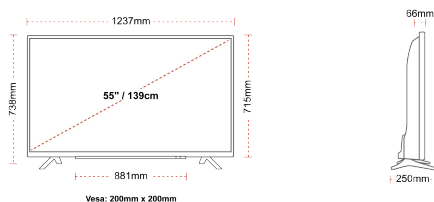

CONNECTIONS

SIZE

DISPLAY

Screen Size (inch / cm)	55" / 139cm
Panel Type	DLED
Resolution	Ultra HD (3840 x 2160)
Brightness	350

SOUND

Dolby Audio™	Yes
Audio Output Power (RMS)	2x10W
Speaker Type	Down Firing
Internal Subwoofer	No
Sound Modes	Music, Movie, Speech, Classic, Flat, User
DTS	Yes
Equalizer	5 band
Onkyo	Sound by Onkyo

MECHANICAL

Boxed dimensions (mm)	1369 x 154 x 860
Dimensions with stand (mm)	1237 x 250 x 738
Dimensions without Stand (mm)	1237 x 66 x 715
Gross Weight (kg)	19,5
Net Weight (kg)	14,5
VESA (Wall mount) WxH	200mm x 200mm
Screw Size	M6