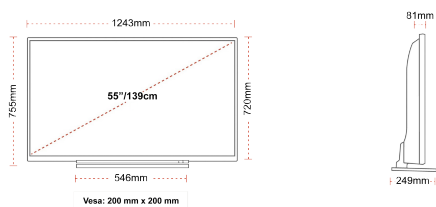

G
82kWh/1000

G
HDR
82kWh/1000

HIGHLIGHTS

- ⌵ Android TV
- ⌵ Google Assistant
- ⌵ Chromecast Built in
- ⌵ 4K UHD HDR
- ⌵ Dolby Vision HDR
- ⌵ Google Play Store

CONNECTIONS

SIZE

DISPLAY

| | |
|-------------------------|------------------------|
| Screen Size (inch / cm) | 55" / 139cm |
| Panel Type | DLED |
| Resolution | Ultra HD (3840 x 2160) |
| Brightness | 350 |

MECHANICAL

| | |
|-------------------------------|------------------|
| Boxed dimensions (mm) | 1369 x 154 x 860 |
| Dimensions with stand (mm) | 1243 x 249 x 754 |
| Dimensions without Stand (mm) | 1243 x 81 x 719 |
| Gross Weight (kg) | 21 |
| Net Weight (kg) | 16 |
| VESA (Wall mount) WxH | 200mm x 200mm |
| Screw Size | M6 |