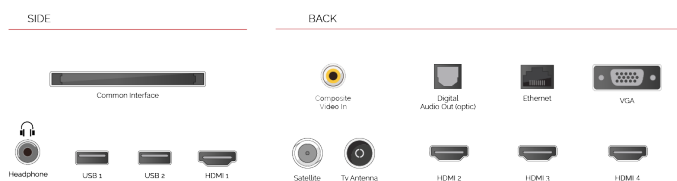

CONNECTIONS

SIZE