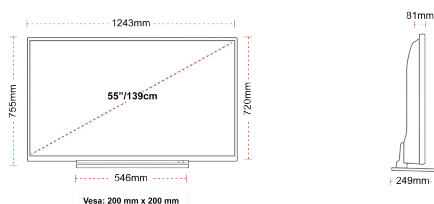

**DISPLAY**

Screen Size (inch / cm)	55" / 139cm
Panel Type	DLED
Resolution	Ultra HD (3840 x 2160)
Brightness	350

**SOUND**

Dolby Audio™	Yes
Audio Output Power (RMS)	2x10W
Speaker Type	Down Firing
Internal Subwoofer	No
Sound Modes	Music, Movie, Speech, Classic, Flat, User
DTS	Yes
Equalizer	Yes
Onkyo	Sound by Onkyo

**MECHANICAL**

Boxed dimensions (mm)	1369 x 154 x 860
Dimensions with stand (mm)	1243 x 249 x 754
Dimensions without Stand (mm)	1243 x 81 x 719
Gross Weight (kg)	21
Net Weight (kg)	16
VESA (Wall mount) WxH	200mm x 200mm
Screw Size	M6