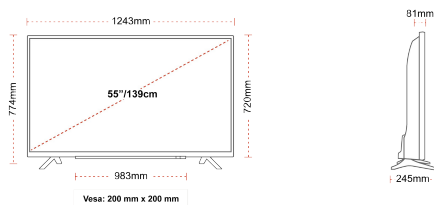

CONNECTIONS

SIZE

DISPLAY

Screen Size (inch / cm)	55" / 139cm
Panel Type	DLED
Resolution	Ultra HD (3840 x 2160)
Brightness	350

SOUND

Dolby Audio™	Yes
Audio Output Power (RMS)	2x10W
Speaker Type	Down Firing
Internal Subwoofer	No
Sound Modes	Music, Movie, Speech, Classic, Flat, User
DTS	Yes
Equalizer	5 band
Onkyo	No

MECHANICAL

Boxed dimensions (mm)	1369 x 154 x 860
Dimensions with stand (mm)	1243 x 245 x 765
Dimensions without Stand (mm)	1243 x 81 x 719
Gross Weight (kg)	19
Net Weight (kg)	14
VESA (Wall mount) WxH	200mm x 200mm
Screw Size	M6