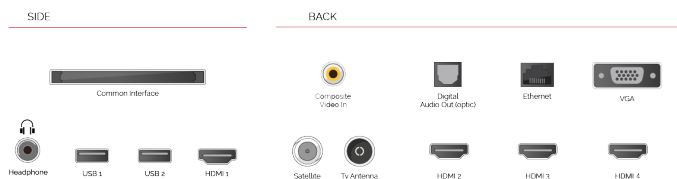

CONNECTIONS

SIZE

DISPLAY

Screen Size (inch / cm)	55" / 139cm
Panel Type	DLED
Resolution	Ultra HD (3840 x 2160)
Brightness	350

SOUND

Dolby Audio™	Yes
Audio Output Power (RMS)	2x10W
Speaker Type	Down Firing
Internal Subwoofer	No
Sound Modes	Music, Movie, Speech, Classic, Flat, User
DTS	Yes
Equalizer	5 band
Onkyo	No