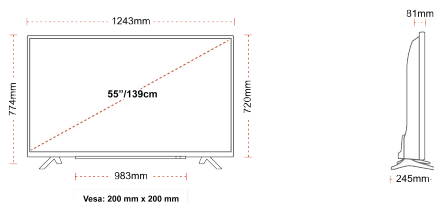

CONNECTIONS

SIZE

DISPLAY

Screen Size (inch / cm)	55" / 139cm
Panel Type	DLED
Resolution	Ultra HD (3840 x 2160)
Brightness	350

SOUND

Dolby Audio™	Yes
Audio Output Power (RMS)	2x10W
Speaker Type	Down Firing
Internal Subwoofer	No
Sound Modes	Music, Movie, Speech, Classic, Flat, User
DTS	Yes
Equalizer	5 band
Onkyo	No

MECHANICAL

Boxed dimensions (mm)	1369 x 154 x 860
Dimensions with stand (mm)	1243 x 245 x 765
Dimensions without Stand (mm)	1243 x 81 x 719
Gross Weight (kg)	19
Net Weight (kg)	14
VESA (Wall mount) WxH	200mm x 200mm
Screw Size	M6