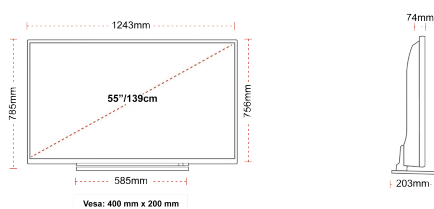

HIGHLIGHTS

- ⌵ Ultra HD (4K)
- ⌵ 3x HDMI™, 2x USB
- ⌵ Dolby Vision HDR
- ⌵ Sound by Onkyo
- ⌵ Front Firing Speaker
- ⌵ HDR10 & HLG (Hybrid Log Gamma)

CONNECTIONS

SIZE

DISPLAY

Screen Size (inch / cm)	55" / 140cm
Panel Type	D-LED
Resolution	UHD (3840 x 2160)
Brightness	350