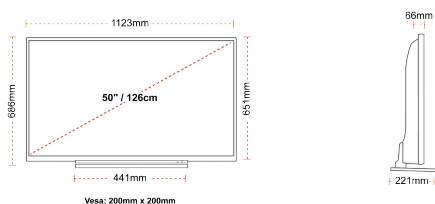

**DISPLAY**

Screen Size (inch / cm)	50" / 126cm
Panel Type	DLED
Resolution	Ultra HD (3840 x 2160)
Brightness	320

**SOUND**

Dolby Audio™	Yes
Audio Output Power (RMS)	2x10W
Speaker Type	Down Firing
Internal Subwoofer	No
Sound Modes	Music, Movie, Speech, Classic, Flat, User
DTS	Yes
Equalizer	5 band
Onkyo	Sound by Onkyo

**MECHANICAL**

Boxed dimensions (mm)	1215 x 154 x 780
Dimensions with stand (mm)	1123 x 221 x 686
Dimensions without Stand (mm)	1123 x 66 x 651
Gross Weight (kg)	18,5
Net Weight (kg)	14,5
VESA (Wall mount) WxH	200mm x 200mm
Screw Size	M6