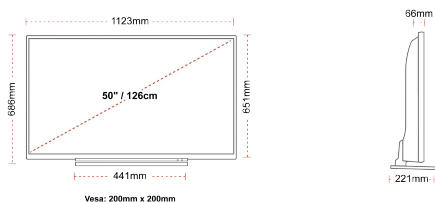

SIZE

DISPLAY

Screen Size (inch / cm)	50" / 126cm
Panel Type	DLED
Resolution	Ultra HD (3840 x 2160)
Brightness	320

SOUND

Dolby Audio™	Yes
Audio Output Power (RMS)	2x10W
Speaker Type	Down Firing
Internal Subwoofer	No
Sound Modes	Music, Movie, Speech, Classic, Flat, User
DTS	Yes
Equalizer	5 band
Onkyo	Sound by Onkyo

MECHANICAL

Boxed dimensions (mm)	1215 x 154 x 780
Dimensions with stand (mm)	1123 x 221 x 686
Dimensions without Stand (mm)	1123 x 66 x 651
Gross Weight (kg)	18,5
Net Weight (kg)	14,5
VESA (Wall mount) WxH	200mm x 200mm
Screw Size	M6