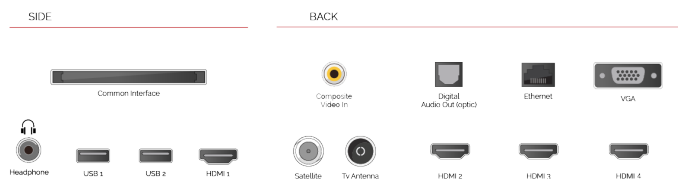

G
71kWh/1000

G
HDR
71kWh/1000

HIGHLIGHTS

- ⌕ Android TV
- ⌕ Google Assistant
- ⌕ Chromecast Built in
- ⌕ 4K UHD HDR
- ⌕ Dolby Vision HDR
- ⌕ Google Play Store

CONNECTIONS

SIZE

DISPLAY

Screen Size (inch / cm)	50" / 126cm
Panel Type	DLED
Resolution	Ultra HD (3840 x 2160)
Brightness	320