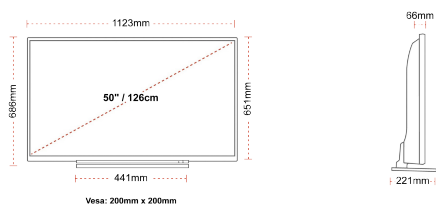

G
71kWh/1000

G
HDR
71kWh/1000

HIGHLIGHTS

- ⌕ Android TV
- ⌕ Google Assistant
- ⌕ Chromecast Built in
- ⌕ 4K UHD HDR
- ⌕ Dolby Vision HDR
- ⌕ Google Play Store

CONNECTIONS

SIZE

DISPLAY

Screen Size (inch / cm)	50" / 126cm
Panel Type	DLED
Resolution	Ultra HD (3840 x 2160)
Brightness	320

MECHANICAL

Boxed dimensions (mm)	1215 x 154 x 780
Dimensions with stand (mm)	1123 x 221 x 686
Dimensions without Stand (mm)	1123 x 66 x 651
Gross Weight (kg)	18,5
Net Weight (kg)	14,5
VESA (Wall mount) WxH	200mm x 200mm
Screw Size	M6