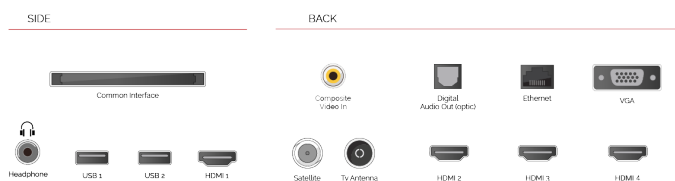

CONNECTIONS

SIZE