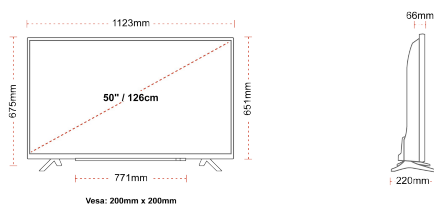

DISPLAY

Screen Size (inch / cm)	50" / 126cm
Panel Type	DLED
Resolution	Ultra HD (3840 x 2160)
Brightness	320

SOUND

Dolby Audio™	Yes
Audio Output Power (RMS)	2x10W
Speaker Type	Down Firing
Internal Subwoofer	No
Sound Modes	Music, Movie, Speech, Classic, Flat, User
DTS	Yes
Equalizer	5 band
Onkyo	Sound by Onkyo

ACCESSORIES

Remote Control	Yes
Remote Control Battery	Yes
Quick Start Guide	Yes
Small Remote Control	No
RC Bluetooth Support	Yes

VIDEO

Wide Color Gamut	No
HDRv	Yes
Dolby Vision HDR	Yes
TRU Flow	No
TRU Resolution	Yes
TRU Micro Dimming	Yes

TUNER / BROADCASTING

HEVC (H.265) Decoder	Yes
Tuner Type	HD DVB-T2/C/S2
UHD from Satellite	Yes
Dual Tuner	No
Electronic Program Guide (EPG)	Yes
Auto Search	Yes
Program Storage Capacity (Analog)	200
Program Storage Capacity (Digital S/S2)	10000
Program Storage Capacity (Digital T/T2/C)	1000

CONNECTIONS

CI+	Yes
HDMI™	4 HDMI
USB	2 USB
Component (YPbPr) in	via VGA
Composite Video/Audio in	Yes
Scart	No
Ethernet	Yes
Headphone Out	Yes
Antenna Input	Yes
VGA (PC in - D-Sub15)	Yes

SMART TV FEATURES

HBBTV ver 2.0.2	Yes
Audio-Video Sharing (AVS)	No
Smart Portal	Android TV
Toshiba TV Smart Center	No
Web Browser	No
Netflix	Yes
YouTube™	Yes
Bluetooth	Yes
Screen Mirroring	Chromecast
Prime Video	Yes
Google Assistant	Google Assistant
Amazon Alexa	No

MECHANICAL

Boxed dimensions (mm)	1215 x 154 x 780
Dimensions with stand (mm)	1123 x 220 x 675
Dimensions without Stand (mm)	1123 x 66 x 651
Gross Weight (kg)	15,5
Net Weight (kg)	11,5
VESA (Wall mount) WxH	200mm x 200mm
Screw Size	M6

POWER / ENERGY

Stand-By Energy Consumption (Average)	<0.5W
Working Voltage - Frequency	220-240V AC
12V TV (Mobile TV)	No