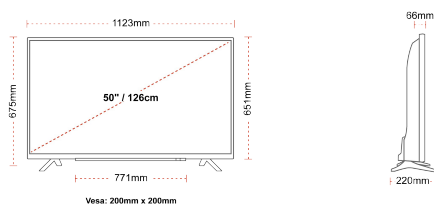

DISPLAY

Screen Size (inch / cm)	50" / 126cm
Panel Type	DLED
Resolution	Ultra HD (3840 x 2160)
Brightness	320

SOUND

Dolby Audio™	Yes
Audio Output Power (RMS)	2x10W
Speaker Type	Down Firing
Internal Subwoofer	No
Sound Modes	Music, Movie, Speech, Classic, Flat, User
DTS	Yes
Equalizer	5 band
Onkyo	Sound by Onkyo

MECHANICAL

Boxed dimensions (mm)	1215 x 154 x 780
Dimensions with stand (mm)	1123 x 220 x 675
Dimensions without Stand (mm)	1123 x 66 x 651
Gross Weight (kg)	15,5
Net Weight (kg)	11,5
VESA (Wall mount) WxH	200mm x 200mm
Screw Size	M6