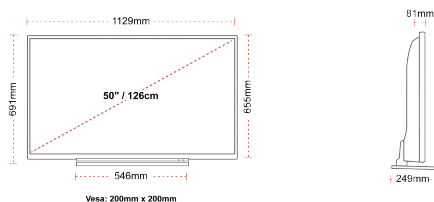

- ⊗ Android TV
- ⊗ Google Assistant
- ⊗ Chromecast Built in
- ⊗ 4K UHD HDR
- ⊗ Dolby Vision HDR
- ⊗ Google Play Store

CONNECTIONS

SIZE

DISPLAY

Screen Size (inch / cm)	50" / 126cm
Panel Type	DLED
Resolution	Ultra HD (3840 x 2160)
Brightness	350

MECHANICAL

Boxed dimensions (mm)	1215 x 154 x 780
Dimensions with stand (mm)	1129 x 249 x 691
Dimensions without Stand (mm)	1129 x 81 x 655
Gross Weight (kg)	17
Net Weight (kg)	13
VESA (Wall mount) WxH	200mm x 200mm
Screw Size	M6