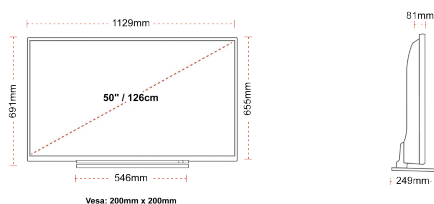

- ⌕ Android TV
- ⌕ Google Assistant
- ⌕ Chromecast Built in
- ⌕ 4K UHD HDR
- ⌕ Dolby Vision HDR
- ⌕ Google Play Store

CONNECTIONS

SIZE

DISPLAY

Screen Size (inch / cm)	50" / 126cm
Panel Type	DLED
Resolution	Ultra HD (3840 x 2160)
Brightness	350

MECHANICAL

Boxed dimensions (mm)	1215 x 154 x 780
Dimensions with stand (mm)	1129 x 249 x 691
Dimensions without Stand (mm)	1129 x 81 x 655
Gross Weight (kg)	17
Net Weight (kg)	13
VESA (Wall mount) WxH	200mm x 200mm
Screw Size	M6