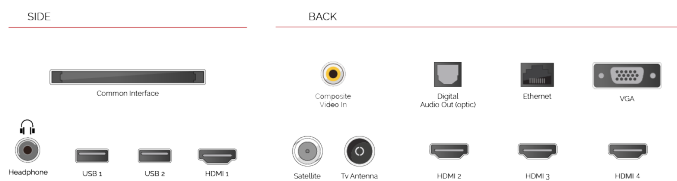

- ⌕ Android TV
- ⌕ Google Assistant
- ⌕ Chromecast Built in
- ⌕ 4K UHD HDR
- ⌕ Dolby Vision HDR
- ⌕ Google Play Store

CONNECTIONS

SIZE

DISPLAY

Screen Size (inch / cm)	43" / 108cm
Panel Type	DLED
Resolution	Ultra HD (3840 x 2160)
Brightness	350