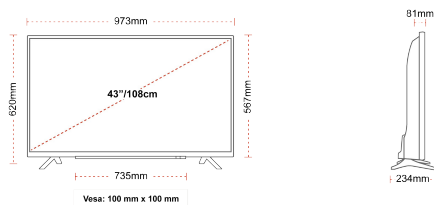

**HIGHLIGHTS**

- ⌵ Android TV
- ⌵ Google Assistant
- ⌵ Chromecast Built in
- ⌵ 4K UHD HDR
- ⌵ Dolby Vision HDR
- ⌵ Google Play Store

**CONNECTIONS**

**SIZE**

**DISPLAY**

Screen Size (inch / cm)	43" / 108cm
Panel Type	DLED
Resolution	Ultra HD (3840 x 2160)
Brightness	350

**MECHANICAL**

Boxed dimensions (mm)	1085 x 154 x 710
Dimensions with stand (mm)	973 x 234 x 620
Dimensions without Stand (mm)	973 x 81 x 567
Gross Weight (kg)	11
Net Weight (kg)	8
VESA (Wall mount) WxH	100mm x 100mm
Screw Size	M4