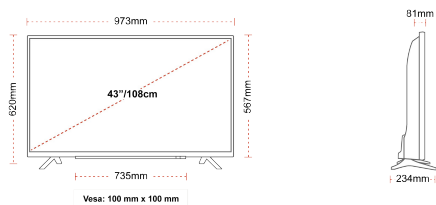

- ⌕ Android TV
- ⌕ Google Assistant
- ⌕ Chromecast Built in
- ⌕ 4K UHD HDR
- ⌕ Dolby Vision HDR
- ⌕ Google Play Store

CONNECTIONS

SIZE

DISPLAY

Screen Size (inch / cm)	43" / 108cm
Panel Type	DLED
Resolution	Ultra HD (3840 x 2160)
Brightness	350

MECHANICAL

Boxed dimensions (mm)	1085 x 154 x 710
Dimensions with stand (mm)	973 x 234 x 620
Dimensions without Stand (mm)	973 x 81 x 567
Gross Weight (kg)	11
Net Weight (kg)	8
VESA (Wall mount) WxH	100mm x 100mm
Screw Size	M4