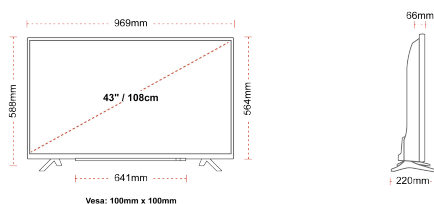

**SIZE**

**DISPLAY**

Screen Size (inch / cm)	43" / 108cm
Panel Type	DLED
Resolution	Ultra HD (3840 x 2160)
Brightness	320

**SOUND**

Dolby Audio™	Yes
Audio Output Power (RMS)	2x10W
Speaker Type	Down Firing
Internal Subwoofer	No
Sound Modes	Music, Movie, Speech, Classic, Flat, User
DTS	Yes
Equalizer	5 band
Onkyo	Sound by Onkyo

**MECHANICAL**

Boxed dimensions (mm)	1085 x 154 x 710
Dimensions with stand (mm)	969 x 220 x 588
Dimensions without Stand (mm)	969 x 66 x 564
Gross Weight (kg)	11,0
Net Weight (kg)	8,0
VESA (Wall mount) WxH	100mm x 100mm
Screw Size	M4