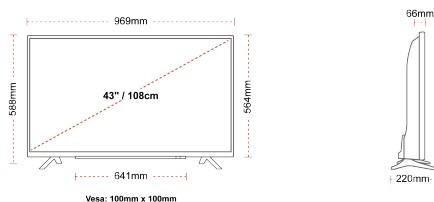

CONNECTIONS

SIZE

DISPLAY

Screen Size (inch / cm)	43" / 108cm
Panel Type	DLED
Resolution	Ultra HD (3840 x 2160)
Brightness	320

SOUND

Dolby Audio™	Yes
Audio Output Power (RMS)	2x10W
Speaker Type	Down Firing
Internal Subwoofer	No
Sound Modes	Music, Movie, Speech, Classic, Flat, User
DTS	Yes
Equalizer	5 band
Onkyo	Sound by Onkyo

MECHANICAL

Boxed dimensions (mm)	1085 x 154 x 710
Dimensions with stand (mm)	969 x 220 x 588
Dimensions without Stand (mm)	969 x 66 x 564
Gross Weight (kg)	11,0
Net Weight (kg)	8,0
VESA (Wall mount) WxH	100mm x 100mm
Screw Size	M4