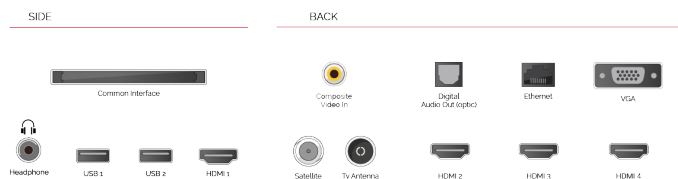

**SIZE**

**DISPLAY**

Screen Size (inch / cm)	43" / 108cm
Panel Type	DLED
Resolution	Ultra HD (3840 x 2160)
Brightness	320

**SOUND**

Dolby Audio™	Yes
Audio Output Power (RMS)	2x10W
Speaker Type	Down Firing
Internal Subwoofer	No
Sound Modes	Music, Movie, Speech, Classic, Flat, User
DTS	Yes
Equalizer	5 band
Onkyo	Sound by Onkyo