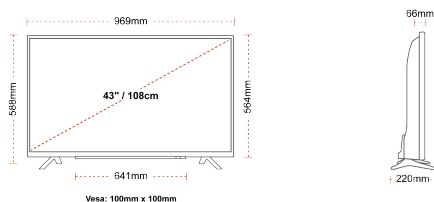

G
54kWh/1000

G
HDR
54kWh/1000

HIGHLIGHTS

- ⌵ Android TV
- ⌵ Google Assistant
- ⌵ Chromecast Built in
- ⌵ 4K UHD HDR
- ⌵ Dolby Vision HDR
- ⌵ Google Play Store

CONNECTIONS

SIZE

DISPLAY

Screen Size (inch / cm)	43" / 108cm
Panel Type	DLED
Resolution	Ultra HD (3840 x 2160)
Brightness	320

MECHANICAL

Boxed dimensions (mm)	1085 x 154 x 710
Dimensions with stand (mm)	969 x 220 x 588
Dimensions without Stand (mm)	969 x 66 x 564
Gross Weight (kg)	11,0
Net Weight (kg)	8,0
VESA (Wall mount) WxH	100mm x 100mm
Screw Size	M4