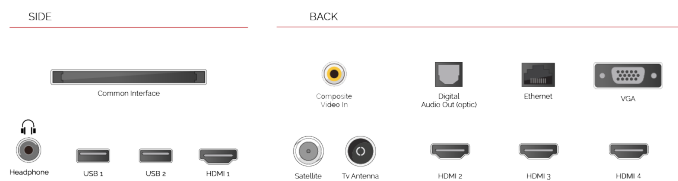

CONNECTIONS

SIZE

DISPLAY

Screen Size (inch / cm)	43" / 108cm
Panel Type	DLED
Resolution	Ultra HD (3840 x 2160)
Brightness	320

SOUND

Dolby Audio™	Yes
Audio Output Power (RMS)	2x10W
Speaker Type	Down Firing
Internal Subwoofer	No
Sound Modes	Music, Movie, Speech, Classic, Flat, User
DTS	Yes
Equalizer	5 band
Onkyo	Sound by Onkyo