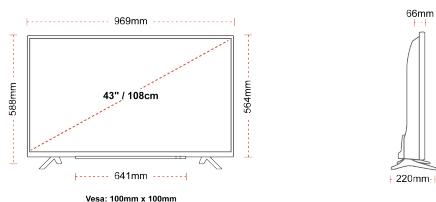

SIZE

DISPLAY

Screen Size (inch / cm)	43" / 108cm
Panel Type	DLED
Resolution	Ultra HD (3840 x 2160)
Brightness	320

SOUND

Dolby Audio™	Yes
Audio Output Power (RMS)	2x10W
Speaker Type	Down Firing
Internal Subwoofer	No
Sound Modes	Music, Movie, Speech, Classic, Flat, User
DTS	Yes
Equalizer	5 band
Onkyo	Sound by Onkyo

MECHANICAL

Boxed dimensions (mm)	1085 x 154 x 710
Dimensions with stand (mm)	969 x 220 x 588
Dimensions without Stand (mm)	969 x 66 x 564
Gross Weight (kg)	11,0
Net Weight (kg)	8,0
VESA (Wall mount) WxH	100mm x 100mm
Screw Size	M4