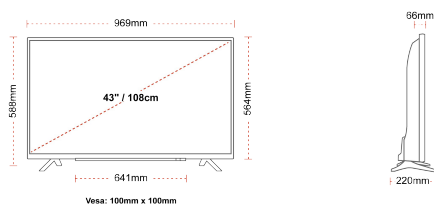

## SIZE

## DISPLAY

Screen Size (inch / cm)	43" / 108cm
Panel Type	DLED
Resolution	Ultra HD (3840 x 2160)
Brightness	320

## MECHANICAL

Boxed dimensions (mm)	1085 x 154 x 710
Dimensions with stand (mm)	969 x 220 x 588
Dimensions without Stand (mm)	969 x 66 x 564
Gross Weight (kg)	11,0
Net Weight (kg)	8,0
VESA (Wall mount) WxH	100mm x 100mm
Screw Size	M4