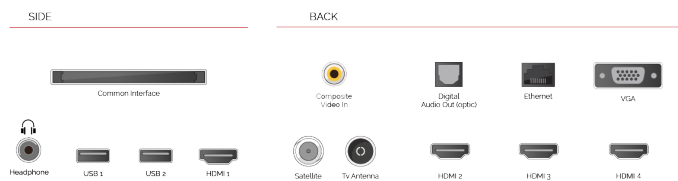

G
54kWh/1000

G
HDR
54kWh/1000

HIGHLIGHTS

- ⌵ Android TV
- ⌵ Google Assistant
- ⌵ Chromecast Built in
- ⌵ 4K UHD HDR
- ⌵ Dolby Vision HDR
- ⌵ Google Play Store

CONNECTIONS

SIZE

DISPLAY

Screen Size (inch / cm)	43" / 108cm
Panel Type	DLED
Resolution	Ultra HD (3840 x 2160)
Brightness	320