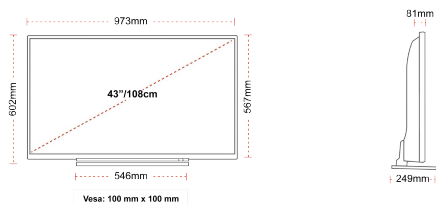

**SIZE**

**DISPLAY**

Screen Size (inch / cm)	43" / 108cm
Panel Type	DLED
Resolution	Ultra HD (3840 x 2160)
Brightness	350

**SOUND**

Dolby Audio™	Yes
Audio Output Power (RMS)	2x10W
Speaker Type	Down Firing
Internal Subwoofer	No
Sound Modes	Music, Movie, Speech, Classic, Flat, User
DTS	Yes
Equalizer	Yes
Onkyo	Sound by Onkyo

**MECHANICAL**

Boxed dimensions (mm)	1085 x 154 x 710
Dimensions with stand (mm)	973 x 249 x 599
Dimensions without Stand (mm)	973 x 81 x 567
Gross Weight (kg)	14
Net Weight (kg)	10
VESA (Wall mount) WxH	100mm x 100mm
Screw Size	M4