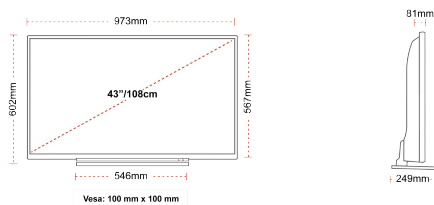

SIZE

DISPLAY

Screen Size (inch / cm)	43" / 108cm
Panel Type	DLED
Resolution	Ultra HD (3840 x 2160)
Brightness	350

SOUND

Dolby Audio™	Yes
Audio Output Power (RMS)	2x10W
Speaker Type	Down Firing
Internal Subwoofer	No
Sound Modes	Music, Movie, Speech, Classic, Flat, User
DTS	Yes
Equalizer	Yes
Onkyo	Sound by Onkyo

MECHANICAL

Boxed dimensions (mm)	1085 x 154 x 710
Dimensions with stand (mm)	973 x 249 x 599
Dimensions without Stand (mm)	973 x 81 x 567
Gross Weight (kg)	14
Net Weight (kg)	10
VESA (Wall mount) WxH	100mm x 100mm
Screw Size	M4