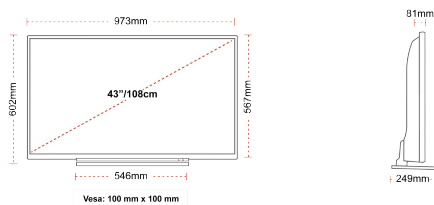

**SIZE**

**DISPLAY**

Screen Size (inch / cm)	43" / 108cm
Panel Type	DLED
Resolution	Ultra HD (3840 x 2160)
Brightness	350

**SOUND**

Dolby Audio™	Yes
Audio Output Power (RMS)	2x10W
Speaker Type	Down Firing
Internal Subwoofer	No
Sound Modes	Music, Movie, Speech, Classic, Flat, User
DTS	Yes
Equalizer	Yes
Onkyo	Sound by Onkyo

**MECHANICAL**

Boxed dimensions (mm)	1085 x 154 x 710
Dimensions with stand (mm)	973 x 249 x 599
Dimensions without Stand (mm)	973 x 81 x 567
Gross Weight (kg)	14
Net Weight (kg)	10
VESA (Wall mount) WxH	100mm x 100mm
Screw Size	M4