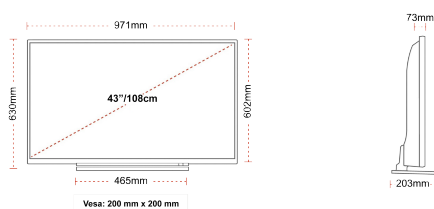

HIGHLIGHTS

- ⌵ Ultra HD (4K)
- ⌵ 3x HDMI™, 2x USB
- ⌵ Dolby Vision™ HDR
- ⌵ Sound by Onkyo
- ⌵ Front Firing Speaker
- ⌵ HDR10 & HLG (Hybrid Log Gamma)

CONNECTIONS

SIZE

DISPLAY

Screen Size (inch / cm)	43" / 109cm
Panel Type	D-LED
Resolution	UHD (3840 x 2160)
Brightness	350