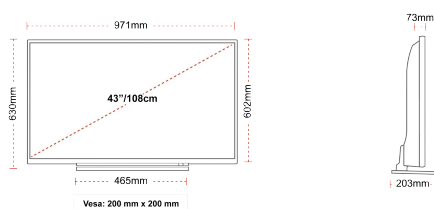

## SIZE

## DISPLAY

Screen Size (inch / cm)	43" / 109cm
Panel Type	D-LED
Resolution	UHD (3840 x 2160)
Brightness	350

## MECHANICAL

Boxed dimensions (mm)	1085 x 154 x 750
Dimensions with stand (mm)	203 x 971 x 630
Dimensions without Stand (mm)	73 x 971 x 602
Gross Weight (kg)	15,5
Net Weight (kg)	11,5
VESA (Wall mount) WxH	200 x 200