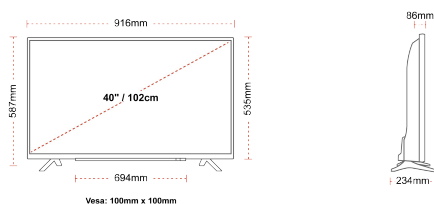

CONNECTIONS

SIZE

DISPLAY

Screen Size (inch / cm)	40" / 102cm
Panel Type	Direct Back Light (DLED)
Resolution	Ultra HD (3840 x 2160)
Brightness	270

SOUND

Dolby Audio™	Yes
Audio Output Power (RMS)	2x8W
Speaker Type	Down Firing
Internal Subwoofer	No
Sound Modes	Music, Movie, Speech, Classic, Flat, User
DTS	Yes
Equalizer	5 band
Onkyo	No

MECHANICAL

Boxed dimensions (mm)	995 x 154 x 662
Dimensions with stand (mm)	916 x 234 x 587
Dimensions without Stand (mm)	916 x 86 x 535
Gross Weight (kg)	10
Net Weight (kg)	7
VESA (Wall mount) WxH	100mm x 100mm
Screw Size	M4