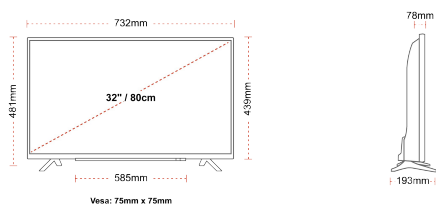

- ⊗ Android TV
- ⊗ Google Assistant
- ⊗ Chromecast Built in
- ⊗ Google Play Store
- ⊗ 3x HDMI, 2x USB
- ⊗ Internal WLAN & Bluetooth

CONNECTIONS

SIZE

DISPLAY

Screen Size (inch / cm)	32" / 80cm
Panel Type	Direct Back Light (DLED)
Resolution	HD Ready (1366 x 768)
Brightness	250

MECHANICAL

Boxed dimensions (mm)	795 x 128 x 530
Dimensions with stand (mm)	732 x 193 x 481
Dimensions without Stand (mm)	732 x 78 x 439
Gross Weight (kg)	7
Net Weight (kg)	4,7
VESA (Wall mount) WxH	75mm x 75mm
Screw Size	M4