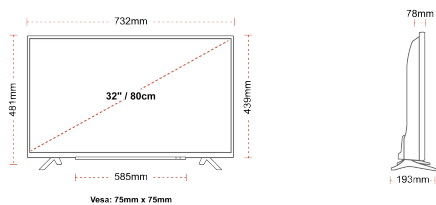

F

32kWh/1000

HIGHLIGHTS

- ⌂ HD (High Definition) Ready
- ⌂ 2x HDMI, 1x USB
- ⌂ Smart TV
- ⌂ Internal WLAN

CONNECTIONS

SIZE

DISPLAY

Screen Size (inch / cm)	32" / 80cm
Panel Type	Direct Back Light (DLED)
Resolution	HD Ready (1366 x 768)
Brightness	250

MECHANICAL

Boxed dimensions (mm)	795 x 128 x 530
Dimensions with stand (mm)	732 x 193 x 481
Dimensions without Stand (mm)	732 x 78 x 439
Gross Weight (kg)	7
Net Weight (kg)	4,7
VESA (Wall mount) WxH	75mm x 75mm
Screw Size	M4