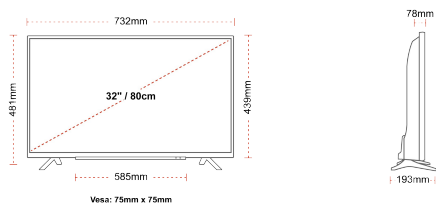

## SIZE

## DISPLAY

Screen Size (inch / cm)	32" / 80cm
Panel Type	Direct Back Light (DLED)
Resolution	HD Ready (1366 x 768)
Brightness	250

## MECHANICAL

Boxed dimensions (mm)	795 x 128 x 530
Dimensions with stand (mm)	732 x 193 x 481
Dimensions without Stand (mm)	732 x 78 x 439
Gross Weight (kg)	7
Net Weight (kg)	4,7
VESA (Wall mount) WxH	75mm x 75mm
Screw Size	M4