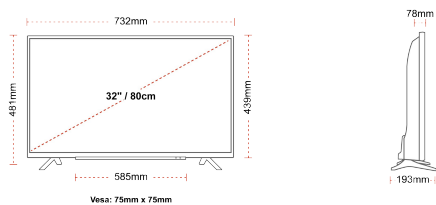

F

32kWh/1000

HIGHLIGHTS

- ⌕ HD (High Definition) Ready
- ⌕ 2x HDMI, 1x USB
- ⌕ Smart TV
- ⌕ Internal WLAN

CONNECTIONS

SIZE

DISPLAY

Screen Size (inch / cm)	32" / 80cm
Panel Type	Direct Back Light (DLED)
Resolution	HD Ready (1366 x 768)
Brightness	250

MECHANICAL

Boxed dimensions (mm)	795 x 128 x 530
Dimensions with stand (mm)	732 x 193 x 481
Dimensions without Stand (mm)	732 x 78 x 439
Gross Weight (kg)	7
Net Weight (kg)	4,7
VESA (Wall mount) WxH	75mm x 75mm
Screw Size	M4