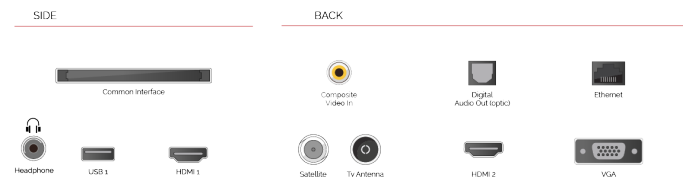

HDMI[®]
HIGH-DEFINITION MULTIMEDIA INTERFACE

Designed with HDMI™ port, Toshiba TVs make it easy for you to connect to multiple HD devices.

 **USB MEDIA PLAYER**

When you connect a USB storage device to your Toshiba TV, you can playback your downloaded music tracks and movies on the big screen.

F

32kWh/1000

HIGHLIGHTS

- ⌂ HD (High Definition) Ready
- ⌂ 2x HDMI, 1x USB
- ⌂ Smart TV
- ⌂ Internal WLAN

CONNECTIONS

SIZE

DISPLAY

Screen Size (inch / cm)	32" / 80cm
Panel Type	Direct Back Light (DLED)
Resolution	HD Ready (1366 x 768)
Brightness	250