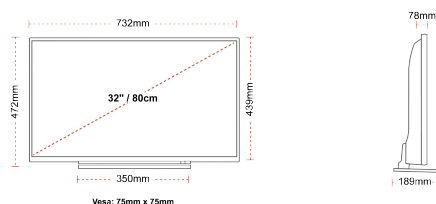

F

32kWh/1000

HIGHLIGHTS

- ⊗ Full HD
- ⊗ 3x HDMI, 2x USB
- ⊗ Smart TV
- ⊗ Internal WLAN
- ⊗ Bluetooth

CONNECTIONS

SIZE

DISPLAY

Screen Size (inch / cm)	32" / 80cm
Panel Type	Direct Back Light (DLED)
Resolution	FHD (1920 x 1080)
Brightness	250

MECHANICAL

Boxed dimensions (mm)	795 x 128 x 530
Dimensions with stand (mm)	732 x 189 x 472
Dimensions without Stand (mm)	732 x 78 x 439
Gross Weight (kg)	7
Net Weight (kg)	5
VESA (Wall mount) WxH	75mm x 75mm
Screw Size	M4