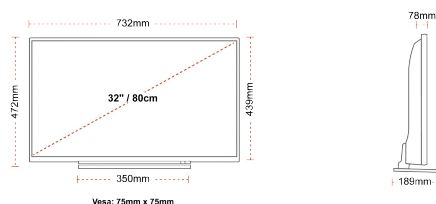

## SIZE

## DISPLAY

Screen Size (inch / cm)	32" / 80cm
Panel Type	Direct Back Light (DLED)
Resolution	FHD (1920 x 1080)
Brightness	250

## MECHANICAL

Boxed dimensions (mm)	795 x 128 x 530
Dimensions with stand (mm)	732 x 189 x 472
Dimensions without Stand (mm)	732 x 78 x 439
Gross Weight (kg)	7
Net Weight (kg)	5
VESA (Wall mount) WxH	75mm x 75mm
Screw Size	M4