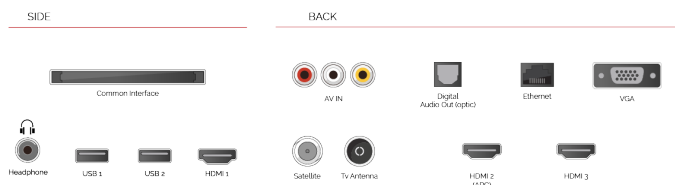

Designed with HDMI™ port, Toshiba TVs make it easy for you to connect to multiple HD devices.

USB MEDIA PLAYER

When you connect a USB storage device to your Toshiba TV, you can playback your downloaded music tracks and movies on the big screen.

F

32kWh/1000

HIGHLIGHTS

- ⊗ Full HD
- ⊗ 3x HDMI, 2x USB
- ⊗ Smart TV
- ⊗ Internal WLAN
- ⊗ Bluetooth

CONNECTIONS

SIZE

DISPLAY

Screen Size (inch / cm)	32" / 80cm
Panel Type	Direct Back Light (DLED)
Resolution	FHD (1920 x 1080)
Brightness	250