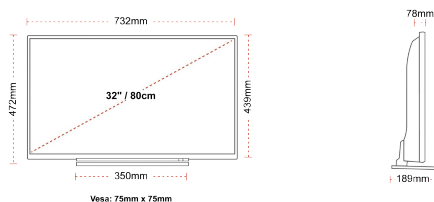

32kWh/1000

HIGHLIGHTS

- ⊗ Android TV
- ⊗ Google Assistant
- ⊗ Chromecast Built in
- ⊗ Google Play Store
- ⊗ 3x HDMI, 2x USB
- ⊗ Internal WLAN & Bluetooth

CONNECTIONS

SIZE

DISPLAY

| | |
|-------------------------|-----------------------|
| Screen Size (inch / cm) | 32" / 80cm |
| Panel Type | DLED |
| Resolution | HD Ready (1366 x 768) |
| Brightness | 250 |

MECHANICAL

| | |
|-------------------------------|-----------------|
| Boxed dimensions (mm) | 795 x 128 x 530 |
| Dimensions with stand (mm) | 732 x 189 x 472 |
| Dimensions without Stand (mm) | 732 x 78 x 439 |
| Gross Weight (kg) | 7,0 |
| Net Weight (kg) | 5,0 |
| VESA (Wall mount) WxH | 75mm x 75mm |
| Screw Size | M4 |