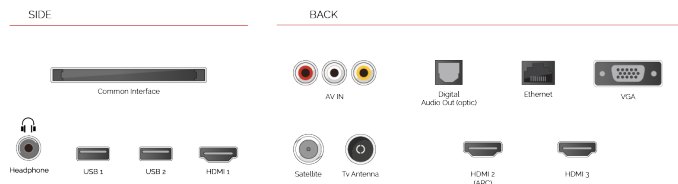

Experience the kind of audio that you would normally expect to hear in a movie theatre. Enjoy authentic-sounding dialogue and hear more of the on-screen action thanks to Dolby Audio™.

Discover the Netflix® button on your remote control to jump from one adventure to another.

32kWh/1000

HIGHLIGHTS

- ⊗ Android TV
- ⊗ Google Assistant
- ⊗ Chromecast Built in
- ⊗ Google Play Store
- ⊗ 3x HDMI, 2x USB
- ⊗ Internal WLAN & Bluetooth

CONNECTIONS

SIZE

DISPLAY

| | |
|-------------------------|-----------------------|
| Screen Size (inch / cm) | 32" / 80cm |
| Panel Type | DLED |
| Resolution | HD Ready (1366 x 768) |
| Brightness | 250 |