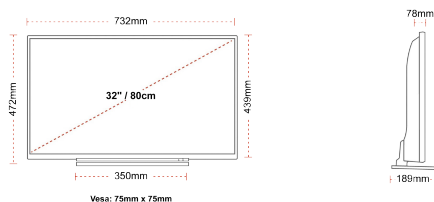

32kWh/1000

**HIGHLIGHTS**

- ⊞ Android TV
- ⊞ Google Assistant
- ⊞ Chromecast Built in
- ⊞ Google Play Store
- ⊞ 3x HDMI, 2x USB
- ⊞ Internal WLAN & Bluetooth

**CONNECTIONS**

**SIZE**

**DISPLAY**

Screen Size (inch / cm)	32" / 80cm
Panel Type	DLED
Resolution	HD Ready (1366 x 768)
Brightness	250

**MECHANICAL**

Boxed dimensions (mm)	795 x 128 x 530
Dimensions with stand (mm)	732 x 189 x 472
Dimensions without Stand (mm)	732 x 78 x 439
Gross Weight (kg)	7,0
Net Weight (kg)	5,0
VESA (Wall mount) WxH	75mm x 75mm
Screw Size	M4