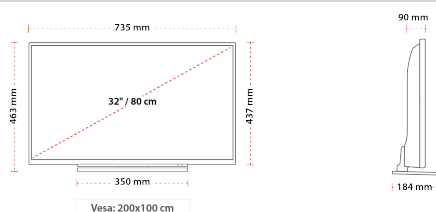

CONNECTIONS

SIZE

DISPLAY

Screen Size (inch / cm)	32" / 81cm
Panel Type	D-LED
Resolution	HDRReady (1366 x 768)

SOUND

Dolby Audio™	Yes
Audio Output Power (RMS)	2x6W
Speaker Type	Downfiring Speaker
Internal Subwoofer	No
Sound Modes	Music, Movie, Speech, Classic, Flat, User
DTS	DTSTM HD + DTS™ TruSurround
Equalizer	5 Band

MECHANICAL

Boxed dimensions (mm)	915 x 154 x 585
Dimensions with stand (mm)	184 x 735 x 463
Dimensions without Stand (mm)	90 x 735 x 437
Gross Weight (kg)	8
Net Weight (kg)	5,5
VESA (Wall mount) WxH	200 x 100