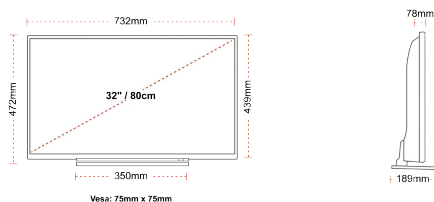

CONNECTIONS

SIZE

DISPLAY

Screen Size (inch / cm)	32" / 80cm
Panel Type	DLED
Resolution	FHD (1920 x 1080)
Brightness	250

SOUND

Dolby Audio™	Yes
Audio Output Power (RMS)	2x6W
Speaker Type	Down Firing
Internal Subwoofer	No
Sound Modes	Music, Movie, Speech, Classic, Flat, User
DTS	No
Equalizer	5 band
Onkyo	No

MECHANICAL

Boxed dimensions (mm)	795 x 128 x 530
Dimensions with stand (mm)	732 x 189 x 472
Dimensions without Stand (mm)	732 x 78 x 439
Gross Weight (kg)	7
Net Weight (kg)	5
VESA (Wall mount) WxH	75mm x 75mm
Screw Size	M4