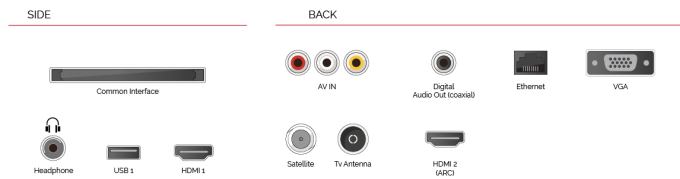

 | built-in

With the embedded microphone system on, your TV becomes an Alexa device itself. You can ask Alexa to change the channel, open apps, search for movies and shows, play music, and more

 **SECURE**
SMART TV

CONNECTIONS

SIZE

DISPLAY

Screen Size (inch / cm)	24" / 60cm
Panel Type	Edge LED (ELED)
Resolution	HD Ready (1366 x 768)
Brightness	220

SOUND

Dolby Audio™	Yes
Audio Output Power (RMS)	2x2.5W
Speaker Type	Down Firing
Internal Subwoofer	No
DTS	Yes
Equalizer	5 band
Onkyo	No