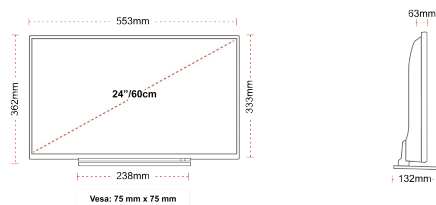

CONNECTIONS

SIDE

BACK

SIZE

DISPLAY

Screen Size (inch / cm)	24" / 60cm
Panel Type	Edge LED (ELED)
Resolution	HD Ready (1366 x 768)
Brightness	220

SOUND

Dolby Audio™	Yes
Audio Output Power (RMS)	2x2.5W
Speaker Type	Down Firing
Internal Subwoofer	No
DTS	Yes
Equalizer	5 band
Onkyo	No

MECHANICAL

Boxed dimensions (mm)	625 x 110 x 460
Dimensions with stand (mm)	553 x 132 x 362
Dimensions without Stand (mm)	553 x 63 x 333
Gross Weight (kg)	5,5
Net Weight (kg)	3,6
VESA (Wall mount) WxH	75mm x 75mm
Screw Size	M4