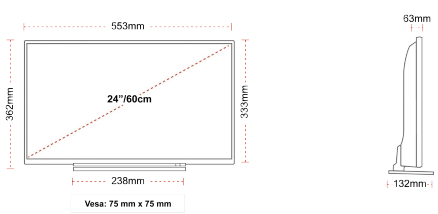

**HIGHLIGHTS**

- ⌕ HD Ready
- ⌕ 2x HDMI, 1x USB
- ⌕ Smart TV
- ⌕ Internal WLAN & Bluetooth
- ⌕ Alexa Built-in
- ⌕ Works With Google

**CONNECTIONS**

**SIZE**

**DISPLAY**

Screen Size (inch / cm)	24" / 60cm
Panel Type	Edge LED (ELED)
Resolution	HD Ready (1366 x 768)
Brightness	220

**MECHANICAL**

Boxed dimensions (mm)	625 x 110 x 460
Dimensions with stand (mm)	553 x 132 x 362
Dimensions without Stand (mm)	553 x 63 x 333
Gross Weight (kg)	5,5
Net Weight (kg)	3,6
VESA (Wall mount) WxH	75mm x 75mm
Screw Size	M4