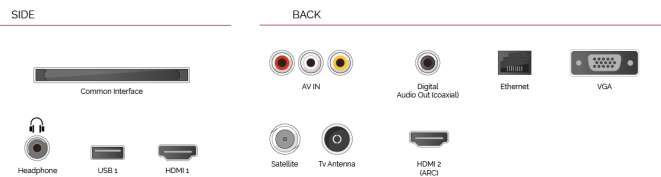

With the embedded microphone system on, your TV becomes an Alexa device itself. You can ask Alexa to change the channel, open apps, search for movies and shows, play music, and more

**F**  
22kWh/1000

**G**  
**HDR**  
32kWh/1000

**HIGHLIGHTS**

- ⌕ HD Ready
- ⌕ 2x HDMI, 1x USB
- ⌕ Smart TV
- ⌕ Internal WLAN & Bluetooth
- ⌕ Alexa Built-in
- ⌕ Works With Google

**CONNECTIONS**

**SIZE**

**DISPLAY**

Screen Size (inch / cm)	24" / 60cm
Panel Type	Edge LED (ELED)
Resolution	HD Ready (1366 x 768)
Brightness	220