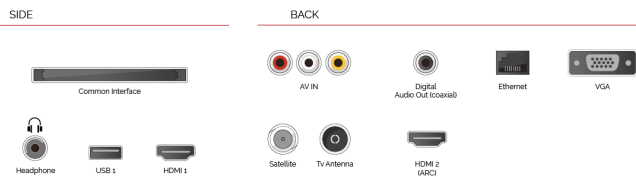

With the embedded microphone system on, your TV becomes an Alexa device itself. You can ask Alexa to change the channel, open apps, search for movies and shows, play music, and more

**F**  
22kWh/1000

**G**  
**HDR**  
32kWh/1000

**HIGHLIGHTS**

- ⊕ HD Ready
- ⊕ 2x HDMI, 1x USB
- ⊕ Smart TV
- ⊕ Internal WLAN & Bluetooth
- ⊕ Alexa Built-in
- ⊕ Works With Google

**CONNECTIONS**

**SIZE**

**DISPLAY**

|                         |                       |
|-------------------------|-----------------------|
| Screen Size (inch / cm) | 24" / 60cm            |
| Panel Type              | Edge LED (ELED)       |
| Resolution              | HD Ready (1366 x 768) |
| Brightness              | 220                   |