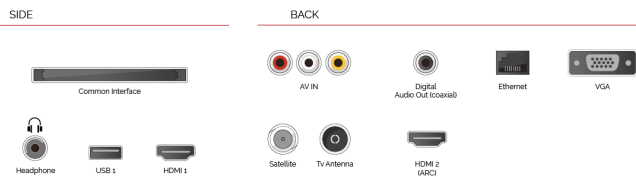

 alexa | built-in

With the embedded microphone system on, your TV becomes an Alexa device itself. You can ask Alexa to change the channel, open apps, search for movies and shows, play music, and more

F

22kWh/1000

G

HDR

32kWh/1000

HIGHLIGHTS

- ⊕ HD Ready
- ⊕ 2x HDMI, 1x USB
- ⊕ Smart TV
- ⊕ Internal WLAN & Bluetooth
- ⊕ Alexa Built-in
- ⊕ Works With Google

CONNECTIONS

SIZE

DISPLAY

Screen Size (inch / cm)	24" / 60cm
Panel Type	Edge LED (ELED)
Resolution	HD Ready (1366 x 768)
Brightness	220

SOUND

Dolby Audio™	Yes
Audio Output Power (RMS)	2x2.5W
Speaker Type	Down Firing
Internal Subwoofer	No
DTS	Yes
Equalizer	5 band
Onkyo	No