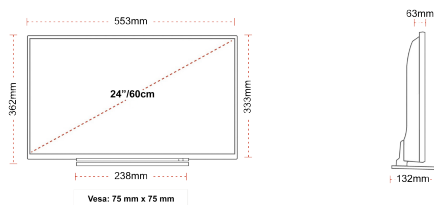

HIGHLIGHTS

- ⊗ Android TV
- ⊗ Google Assistant
- ⊗ Chromecast Built in
- ⊗ Google Play Store
- ⊗ 3x HDMI, 2x USB
- ⊗ Internal WLAN & Bluetooth

CONNECTIONS

SIZE

DISPLAY

Screen Size (inch / cm)	24" / 60cm
Panel Type	Edge LED (ELED)
Resolution	HD Ready (1366 x 768)
Brightness	220

MECHANICAL

Boxed dimensions (mm)	625 x 110 x 460
Dimensions with stand (mm)	553 x 132 x 362
Dimensions without Stand (mm)	553 x 63 x 333
Gross Weight (kg)	6
Net Weight (kg)	4
VESA (Wall mount) WxH	75mm x 75mm
Screw Size	M4