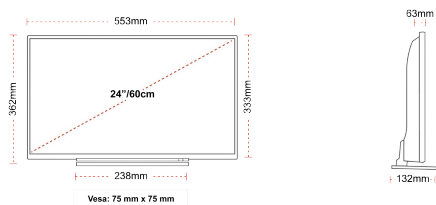

**HIGHLIGHTS**

- ⊗ Android TV
- ⊗ Google Assistant
- ⊗ Chromecast Built in
- ⊗ Google Play Store
- ⊗ 3x HDMI, 2x USB
- ⊗ Internal WLAN & Bluetooth

**CONNECTIONS**

**SIZE**

**DISPLAY**

Screen Size (inch / cm)	24" / 60cm
Panel Type	Edge LED (ELED)
Resolution	HD Ready (1366 x 768)
Brightness	220

**MECHANICAL**

Boxed dimensions (mm)	625 x 110 x 460
Dimensions with stand (mm)	553 x 132 x 362
Dimensions without Stand (mm)	553 x 63 x 333
Gross Weight (kg)	6
Net Weight (kg)	4
VESA (Wall mount) WxH	75mm x 75mm
Screw Size	M4