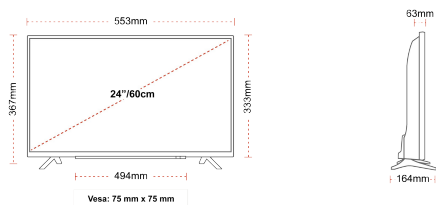

CONNECTIONS

SIZE

DISPLAY

Screen Size (inch / cm)	24" / 60cm
Panel Type	Edge LED (ELED)
Resolution	HD Ready (1366 x 768)
Brightness	220

SOUND

Dolby Audio™	Yes
Audio Output Power (RMS)	2x2.5W
Speaker Type	Down Firing
Internal Subwoofer	No
DTS	No
Equalizer	5 band
Onkyo	No

MECHANICAL

Boxed dimensions (mm)	625 x 110 x 460
Dimensions with stand (mm)	553 x 164 x 367
Dimensions without Stand (mm)	553 x 63 x 333
Gross Weight (kg)	6
Net Weight (kg)	3
VESA (Wall mount) WxH	75mm x 75mm
Screw Size	M4