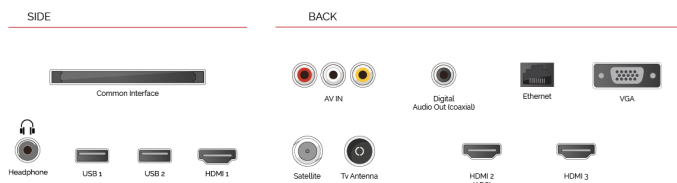

**HIGHLIGHTS**

- ⊗ Android TV
- ⊗ Google Assistant
- ⊗ Chromecast Built in
- ⊗ Google Play Store
- ⊗ 3x HDMI, 2x USB
- ⊗ Internal WLAN & Bluetooth

**CONNECTIONS**

**SIZE**

**DISPLAY**

Screen Size (inch / cm)	24" / 60cm
Panel Type	Edge LED (ELED)
Resolution	HD Ready (1366 x 768)
Brightness	220