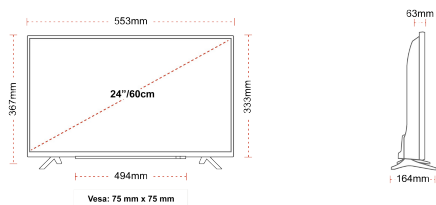

**HIGHLIGHTS**

- ⊗ Android TV
- ⊗ Google Assistant
- ⊗ Chromecast Built in
- ⊗ Google Play Store
- ⊗ 3x HDMI, 2x USB
- ⊗ Internal WLAN & Bluetooth

**CONNECTIONS**

**SIZE**

**DISPLAY**

Screen Size (inch / cm)	24" / 60cm
Panel Type	Edge LED (ELED)
Resolution	HD Ready (1366 x 768)
Brightness	220

**MECHANICAL**

Boxed dimensions (mm)	625 x 110 x 460
Dimensions with stand (mm)	553 x 164 x 367
Dimensions without Stand (mm)	553 x 63 x 333
Gross Weight (kg)	6
Net Weight (kg)	3
VESA (Wall mount) WxH	75mm x 75mm
Screw Size	M4