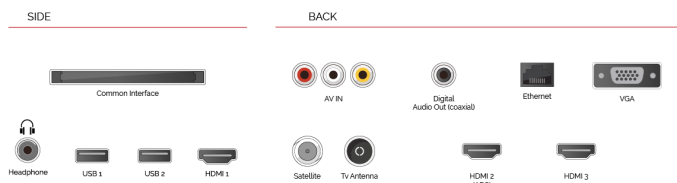

HIGHLIGHTS

- ⌵ Android TV
- ⌵ Google Assistant
- ⌵ Chromecast Built in
- ⌵ Google Play Store
- ⌵ 3x HDMI, 2x USB
- ⌵ Internal WLAN & Bluetooth

CONNECTIONS

SIZE

DISPLAY

Screen Size (inch / cm)	24" / 60cm
Panel Type	Edge LED (ELED)
Resolution	HD Ready (1366 x 768)
Brightness	220