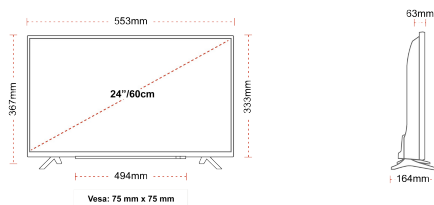

HIGHLIGHTS

- ⌵ Android TV
- ⌵ Google Assistant
- ⌵ Chromecast Built in
- ⌵ Google Play Store
- ⌵ 3x HDMI, 2x USB
- ⌵ Internal WLAN & Bluetooth

CONNECTIONS

SIZE

DISPLAY

Screen Size (inch / cm)	24" / 60cm
Panel Type	Edge LED (ELED)
Resolution	HD Ready (1366 x 768)
Brightness	220

MECHANICAL

Boxed dimensions (mm)	625 x 110 x 460
Dimensions with stand (mm)	553 x 164 x 367
Dimensions without Stand (mm)	553 x 63 x 333
Gross Weight (kg)	6
Net Weight (kg)	3
VESA (Wall mount) WxH	75mm x 75mm
Screw Size	M4