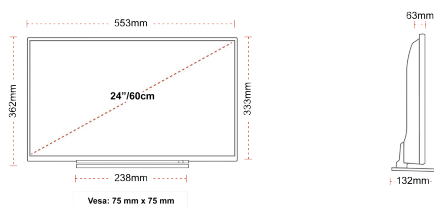

BACK

SIZE

DISPLAY

Screen Size (inch / cm)	24" / 60cm
Panel Type	Edge LED (ELED)
Resolution	HD Ready (1366 x 768)
Brightness	220

SOUND

Dolby Audio™	Yes
Audio Output Power (RMS)	2x2.5W
Speaker Type	Down Firing
Internal Subwoofer	No
DTS	No
Equalizer	5 band
Onkyo	No

MECHANICAL

Boxed dimensions (mm)	625 x 110 x 460
Dimensions with stand (mm)	553 x 132 x 362
Dimensions without Stand (mm)	553 x 63 x 333
Gross Weight (kg)	5,5
Net Weight (kg)	3,6
VESA (Wall mount) WxH	75mm x 75mm
Screw Size	M4