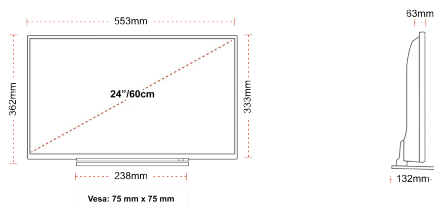

## SIZE

## DISPLAY

Screen Size (inch / cm)	24" / 60cm
Panel Type	Edge LED (ELED)
Resolution	HD Ready (1366 x 768)
Brightness	220

## MECHANICAL

Boxed dimensions (mm)	625 x 110 x 460
Dimensions with stand (mm)	553 x 132 x 362
Dimensions without Stand (mm)	553 x 63 x 333
Gross Weight (kg)	5,5
Net Weight (kg)	3,6
VESA (Wall mount) WxH	75mm x 75mm
Screw Size	M4