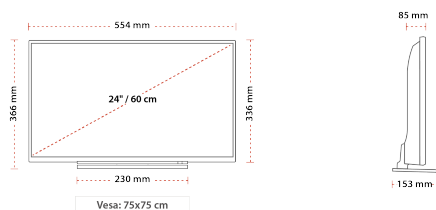

### SIZE

## DISPLAY

Screen Size (inch / cm)	24" / 61cm
Panel Type	D-LED
Resolution	HDRReady (1366 x 768)

## MECHANICAL

Boxed dimensions (mm)	700 x 145 x 418
Dimensions with stand (mm)	152 x 554 x 369
Dimensions without Stand (mm)	85 x 554 x 336
Gross Weight (kg)	6
Net Weight (kg)	3,8
VESA (Wall mount) WxH	75 x 75