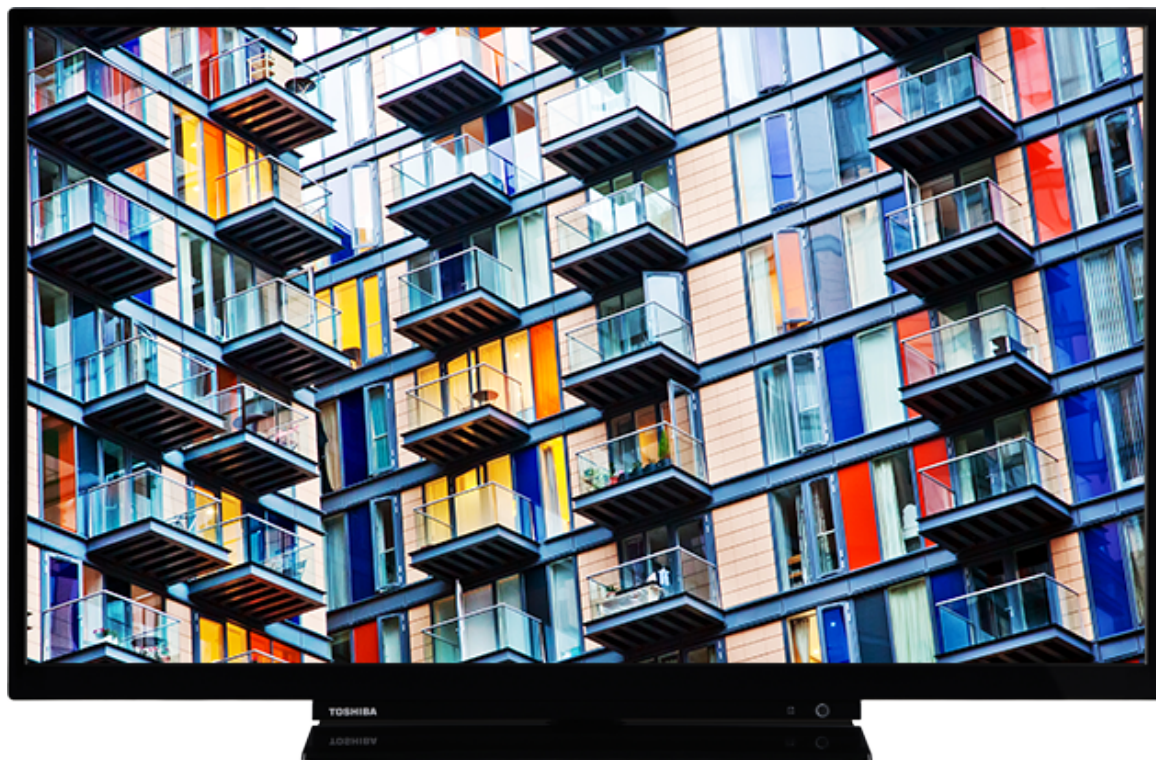

# TOSHIBA

## L30 Series

32L3063DG

EAN: 5055862331057

USB MEDIA PLAYER

SECURE  
SMART TV

NETFLIX

prime video

alex | built-in